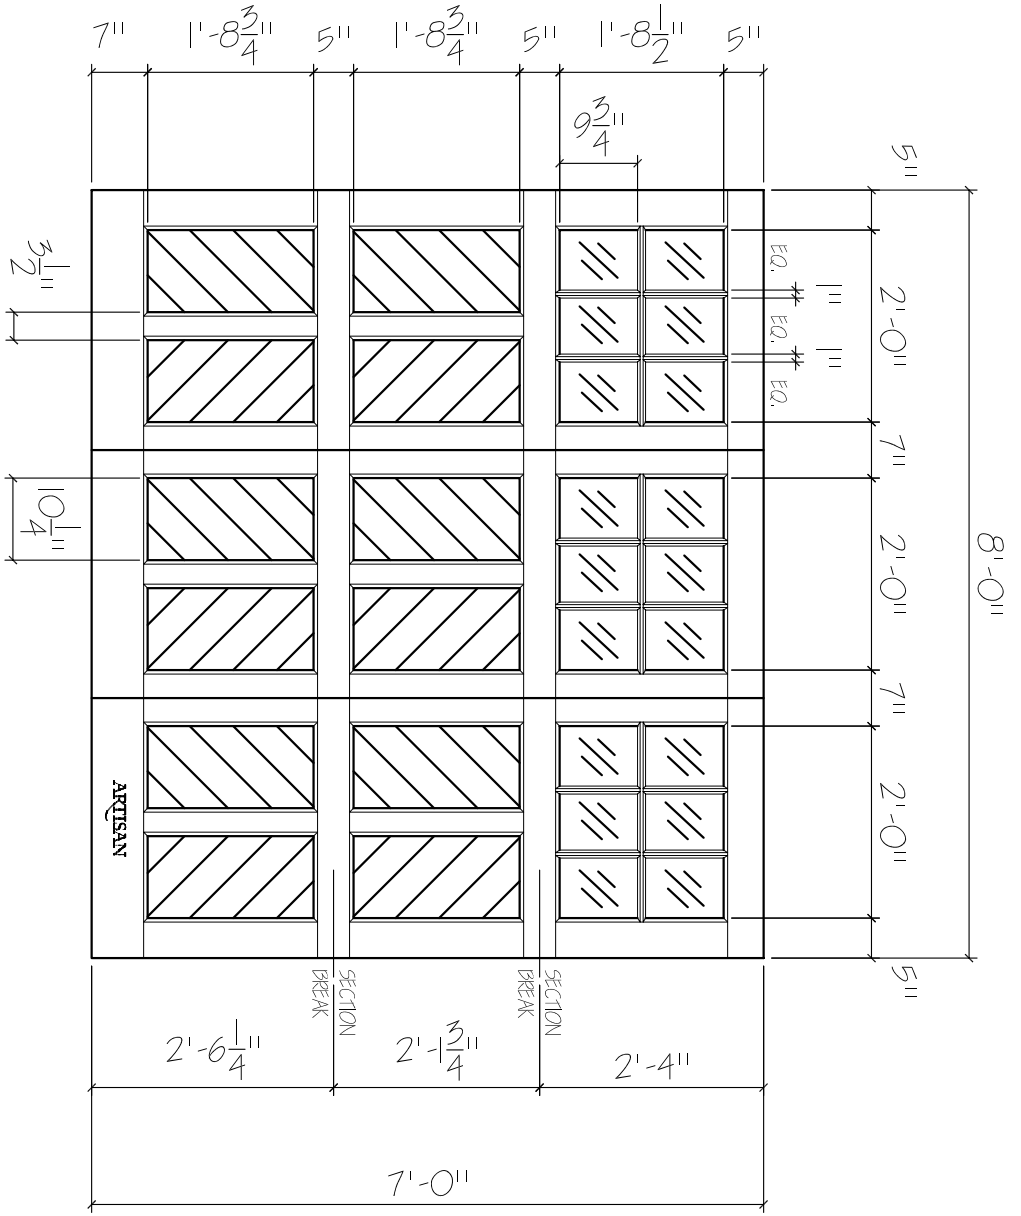

SH-17-8x7-18L-6BP-HB  
 FRONT ELEVATION, SHEFFIELD  
 SCALE: 1/2" = 1'-0"

01

**ARTISAN**  
 CUSTOM DOORWORKS  
 975 Hemlock Rd., Morgantown, PA. 19543  
 T - 888-913-9170 F - 888-913-9179

Client:  
 Address:  
 Phone:  
 Approved By:

Drawn:  
 Revised:  
 Approved:  
 Ordered: