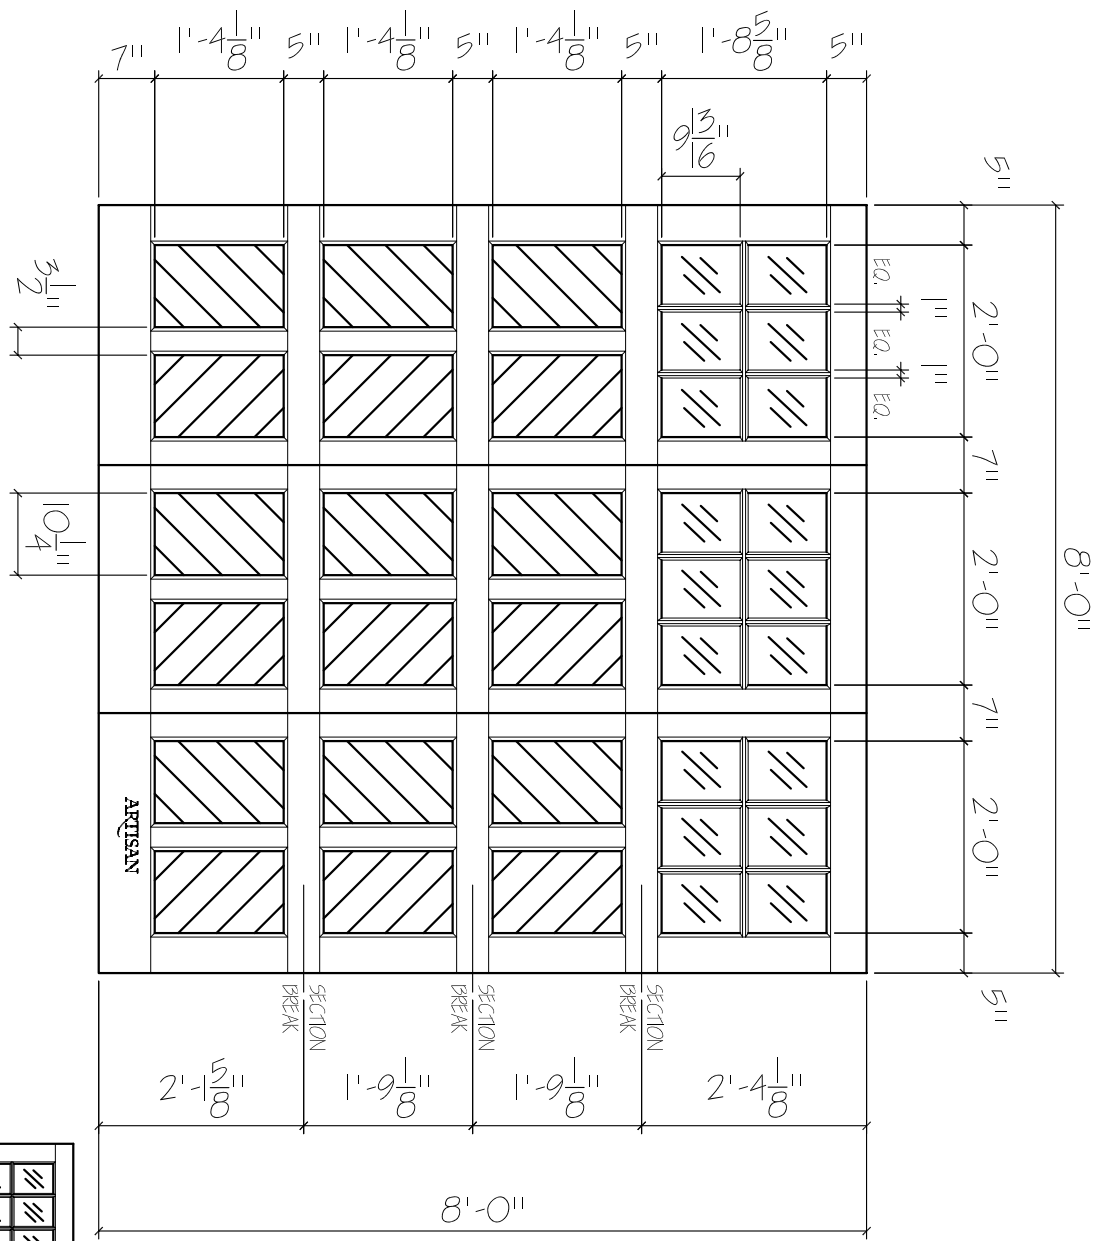

54-FF-8x8-18L-6BP-HB  
 FRONT ELEVATION, SHEFFIELD  
 SCALE: 1/2" = 1'-0"

SCALE: 1/4" = 1'-0"

01

**ARTISAN**  
 CUSTOM DOORWORKS

975 Hemlock Rd., Morgantown, PA. 19543  
 T - 888-913-9170 F - 888-913-9179