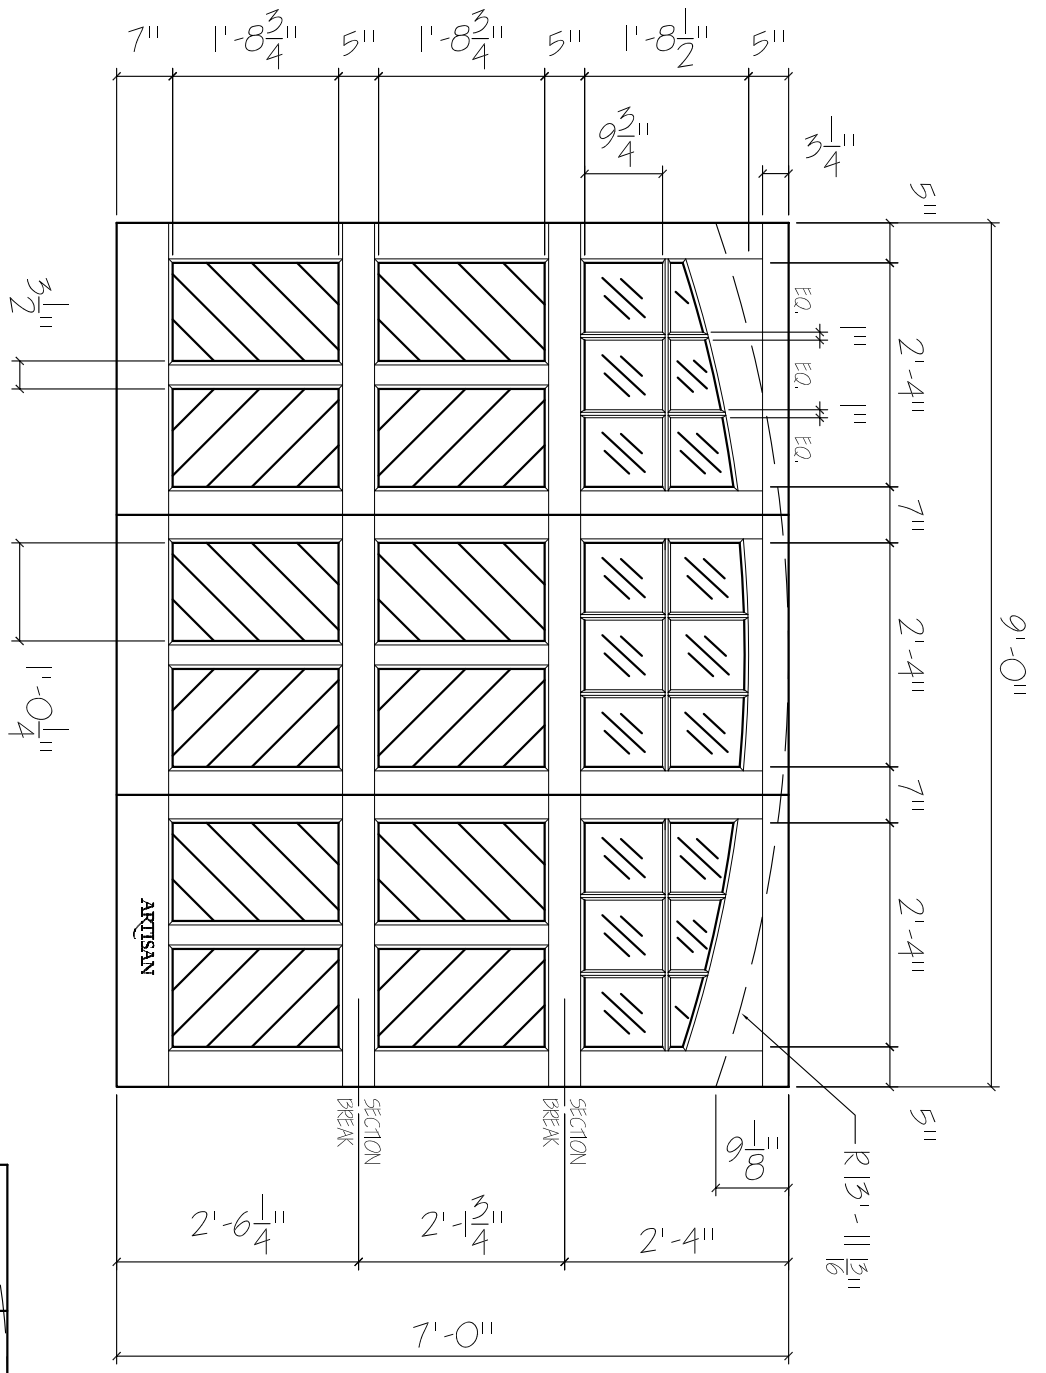

54-TF-9x7-18L-AT-6BP-HB
 FRONT ELEVATION, SHEFFIELD
 SCALE: 1/2" = 1'-0"

01

ARTISAN
 CUSTOM DOORWORKS
 975 Hemlock Rd., Morgantown, PA. 19543
 T - 888-913-9170 F - 888-913-9179

Client:	Drawn:
Address:	Revised:
Phone:	Approved:
Approved By:	Ordered: