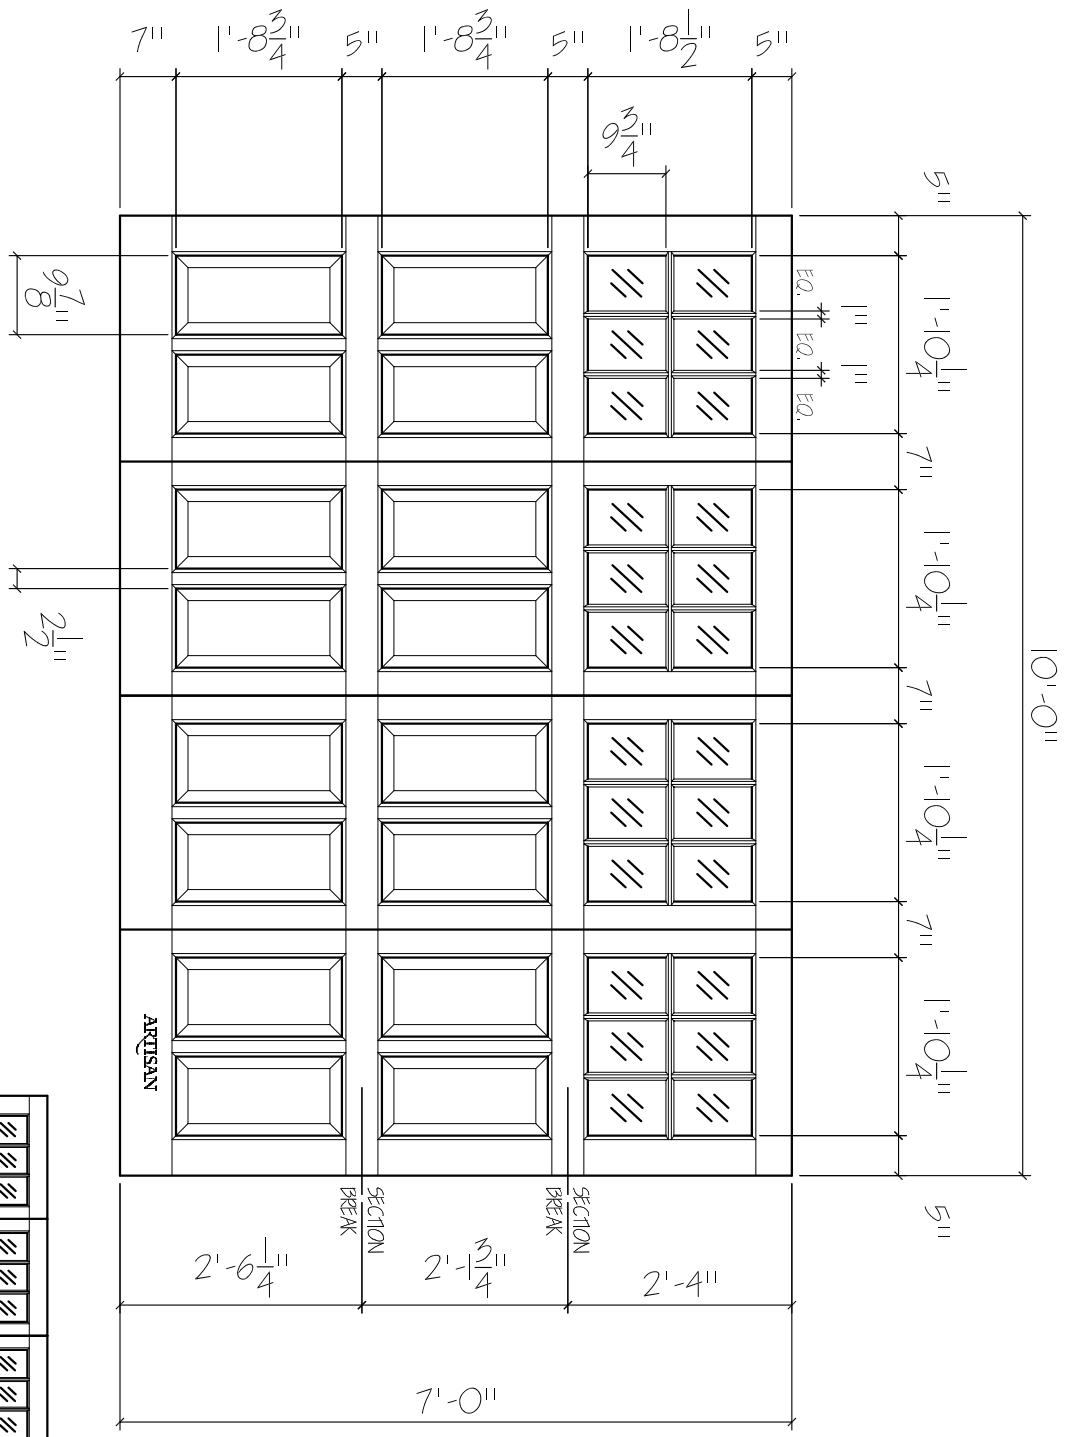

54-BF-10x7-24L-8RP
 FRONT ELEVATION, SHEFFIELD
 SCALE: 1/2" = 1'-0"

01

ARTISAN
 CUSTOM DOORWORKS

975 Hemlock Rd., Morgantown, PA. 19543
 T - 888-913-9170 F - 888-913-9179

Client:
 Address:
 Phone:
 Approved By:

Drawn:
 Revised:
 Approved:
 Ordered: