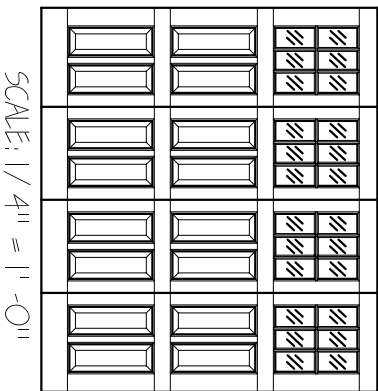

5H-BF-8x7-24L-8RP
 FRONT ELEVATION, SHEFFIELD
 SCALE: 1/2" = 1'-0"

01

ARTISAN
 CUSTOM DOORWORKS

975 Hemlock Rd., Morgantown, PA. 19543
 T - 888-913-9170 F - 888-913-9179

Client:	Drawn:
Address:	Revised:
Phone:	Approved:
Approved By:	Ordered: