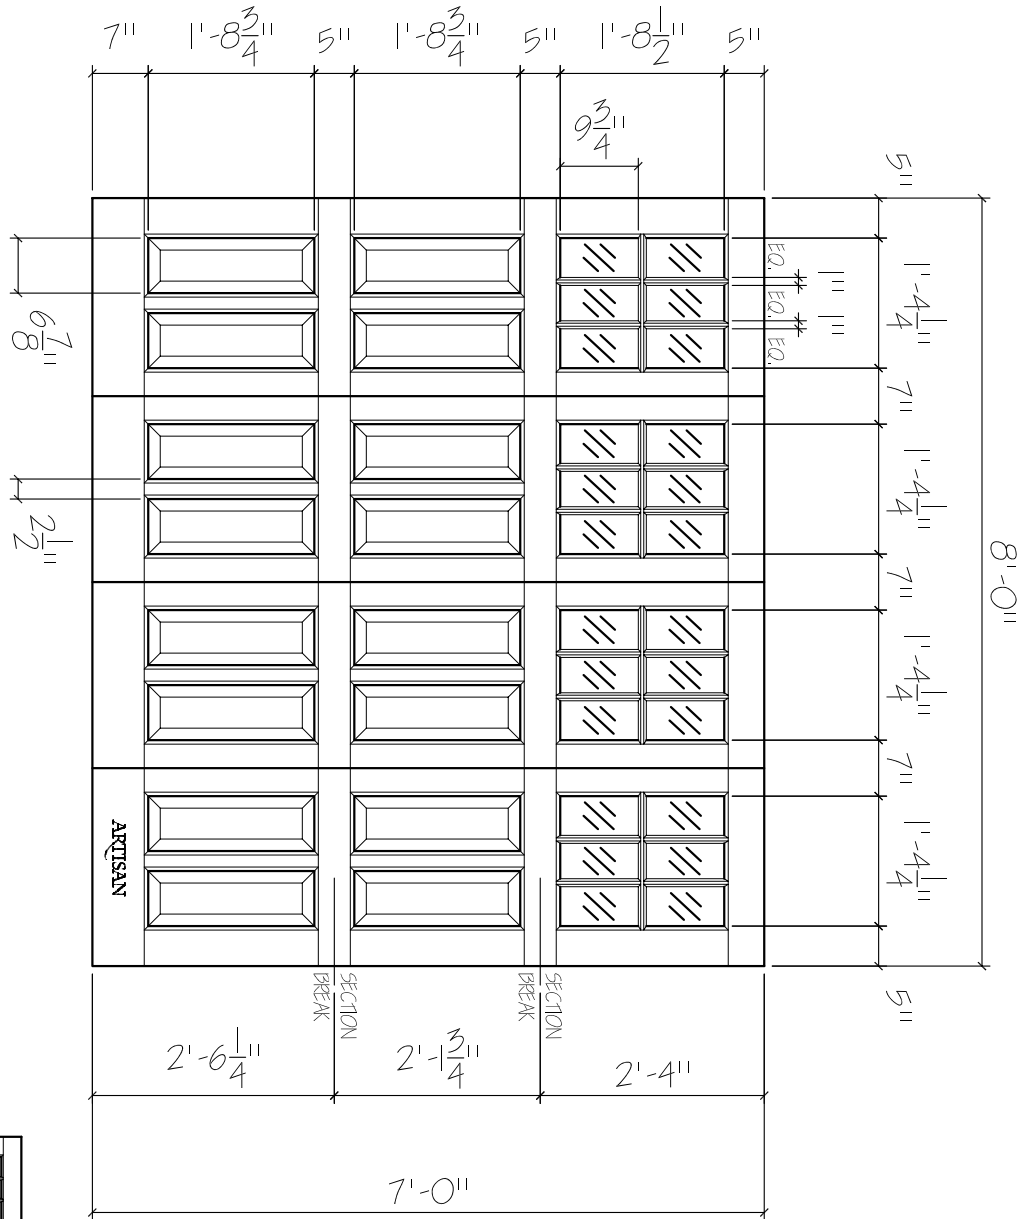

5H-BF-8x7-24L-8RP
 FRONT ELEVATION, SHEFFIELD
 SCALE: 1/2" = 1'-0"

01

ARTISAN
 CUSTOM DOORWORKS

975 Hemlock Rd., Morgantown, PA. 19543
 T - 888-913-9170 F - 888-913-9179

Client:	Drawn:
Address:	Revised:
Phone:	Approved:
Approved By:	Ordered: