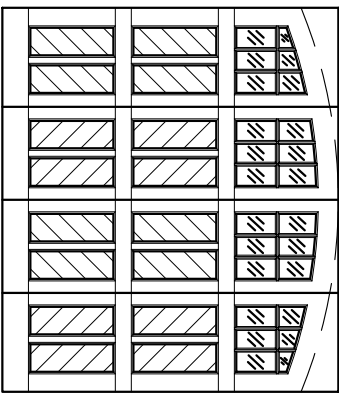

SH-BF-8x7-24L-AT-8BP-HB
 FRONT ELEVATION, SHEFFIELD
 SCALE: 1/2" = 1'-0"

SCALE: 1/4" = 1'-0"

ARTISAN
 CUSTOM DOORWORKS

975 Hemlock Rd., Morgantown, PA. 19543
 T - 888-913-9170 F - 888-913-9179

Client:	Drawn:
Address:	Revised:
Phone:	Approved:
Approved By:	Ordered: