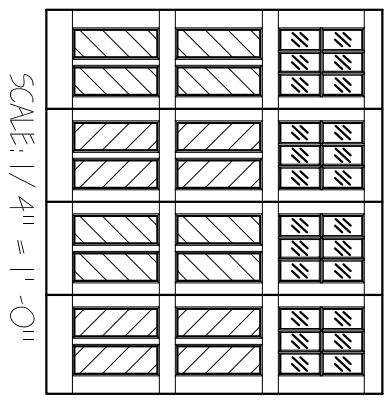

SH-BF-8x7-24L-8BP-HB  
 FRONT ELEVATION, SHEFFIELD  
 SCALE: 1/2" = 1'-0"

01

**ARTISAN**  
 CUSTOM DOORWORKS  
 975 Hemlock Rd., Morgantown, PA. 19543  
 T - 888-913-9170 F - 888-913-9179

Client:  
 Address:  
 Phone:  
 Approved By:

Drawn:  
 Revised:  
 Approved:  
 Ordered: