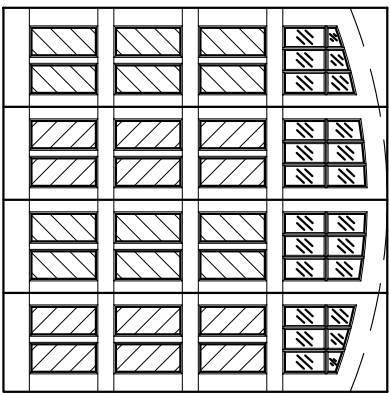

SH-BF-8x8-24L-AT-8BP-4HB
 FRONT ELEVATION, SHEFFIELD
 SCALE: 1/2" = 1'-0"

01

ARTISAN
 CUSTOM DOORWORKS

975 Hemlock Rd., Morgantown, PA. 19543
 T - 888-913-9170 F - 888-913-9179

Client:	Drawn:
Address:	Revised:
Phone:	Approved:
Approved By:	Ordered: