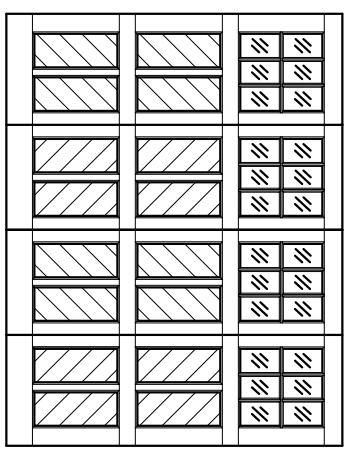

SH-BF-9x7-24L-8BP-HB  
 FRONT ELEVATION, SHEFFIELD  
 SCALE: 1/2" = 1'-0"

SCALE: 1/4" = 1'-0"

01

**ARTISAN**  
 CUSTOM DOORWORKS

975 Hemlock Rd., Morgantown, PA. 19543  
 T - 888-913-9170 F - 888-913-9179