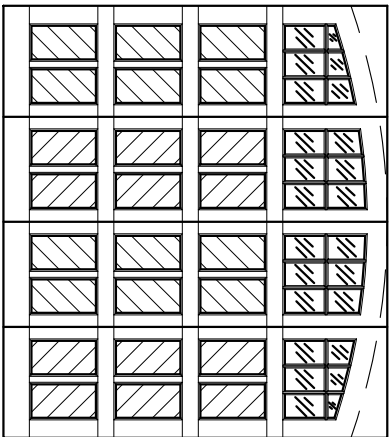

SH-BF-9x8-24L-AT-8BP-HB
 FRONT ELEVATION, SHEFFIELD

SCALE: 1/2" = 1'-0"

SCALE: 1/4" = 1'-0"

01

ARTISAN
 CUSTOM DOORWORKS

975 Hemlock Rd., Morgantown, PA. 19543
 T - 888-913-9170 F - 888-913-9179

Client:	Drawn:
Address:	Revised:
Phone:	Approved:
Approved By:	Ordered: