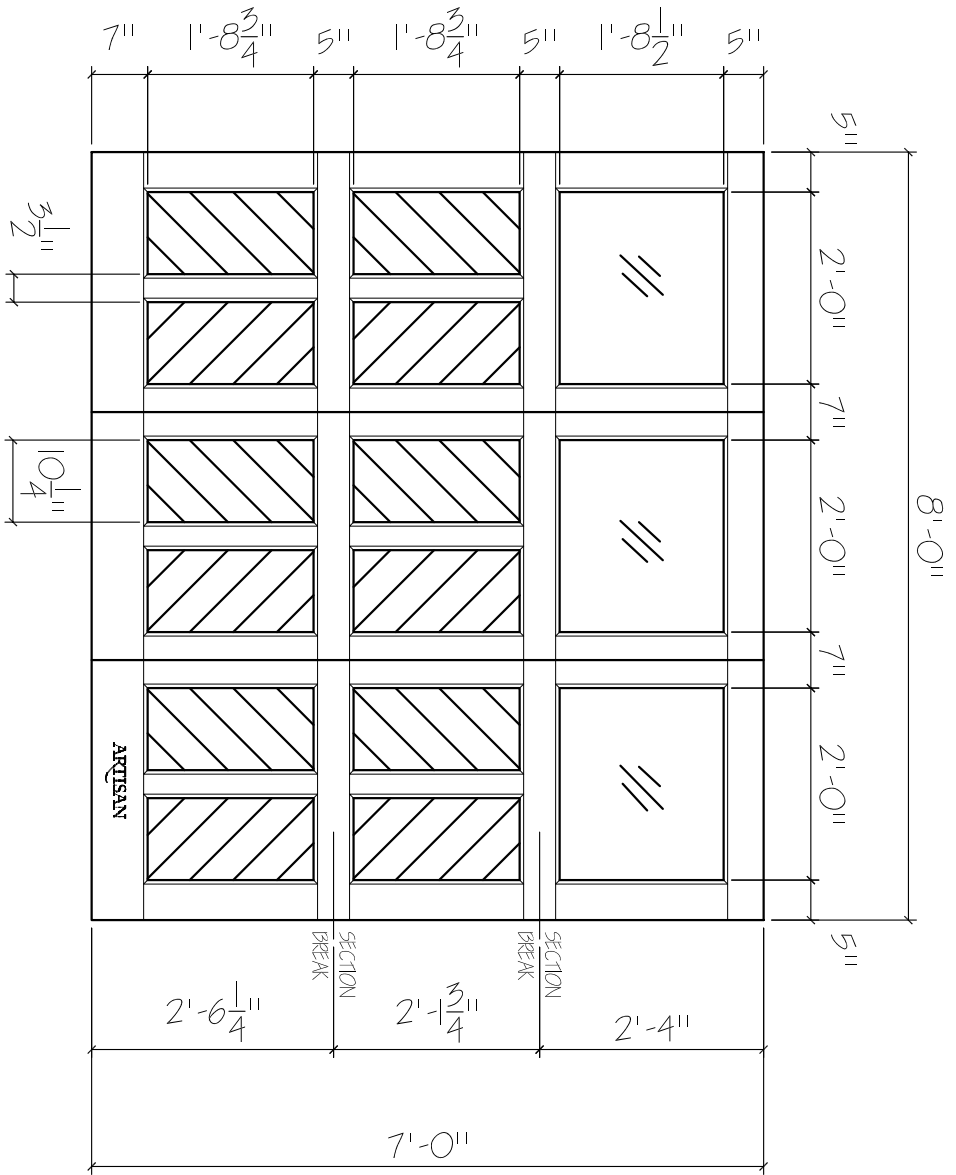

54-TF-8x7-3L-6BP-HB
 FRONT ELEVATION, SHEFFIELD
 SCALE: 1/2" = 1'-0"

01

ARTISAN
 CUSTOM DOORWORKS

975 Hemlock Rd., Morgantown, PA. 19543
 T - 888-913-9170 F - 888-913-9179

Client:	Drawn:
Address:	Revised:
Phone:	Approved:
Approved By:	Ordered: