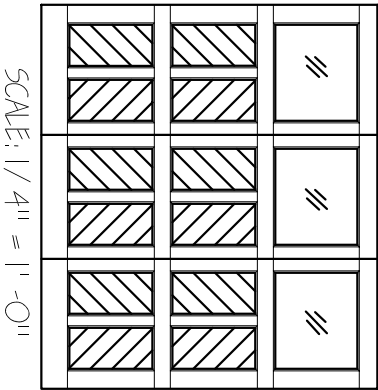

54-TF-8x7-3L-6BP-HB
 FRONT ELEVATION, SHEFFIELD
 SCALE: 1/2" = 1'-0"

01

ARTISAN
 CUSTOM DOORWORKS

975 Hemlock Rd., Morgantown, PA. 19543
 T - 888-913-9170 F - 888-913-9179

Client:	Drawn:
Address:	Revised:
Phone:	Approved:
Approved By:	Ordered: