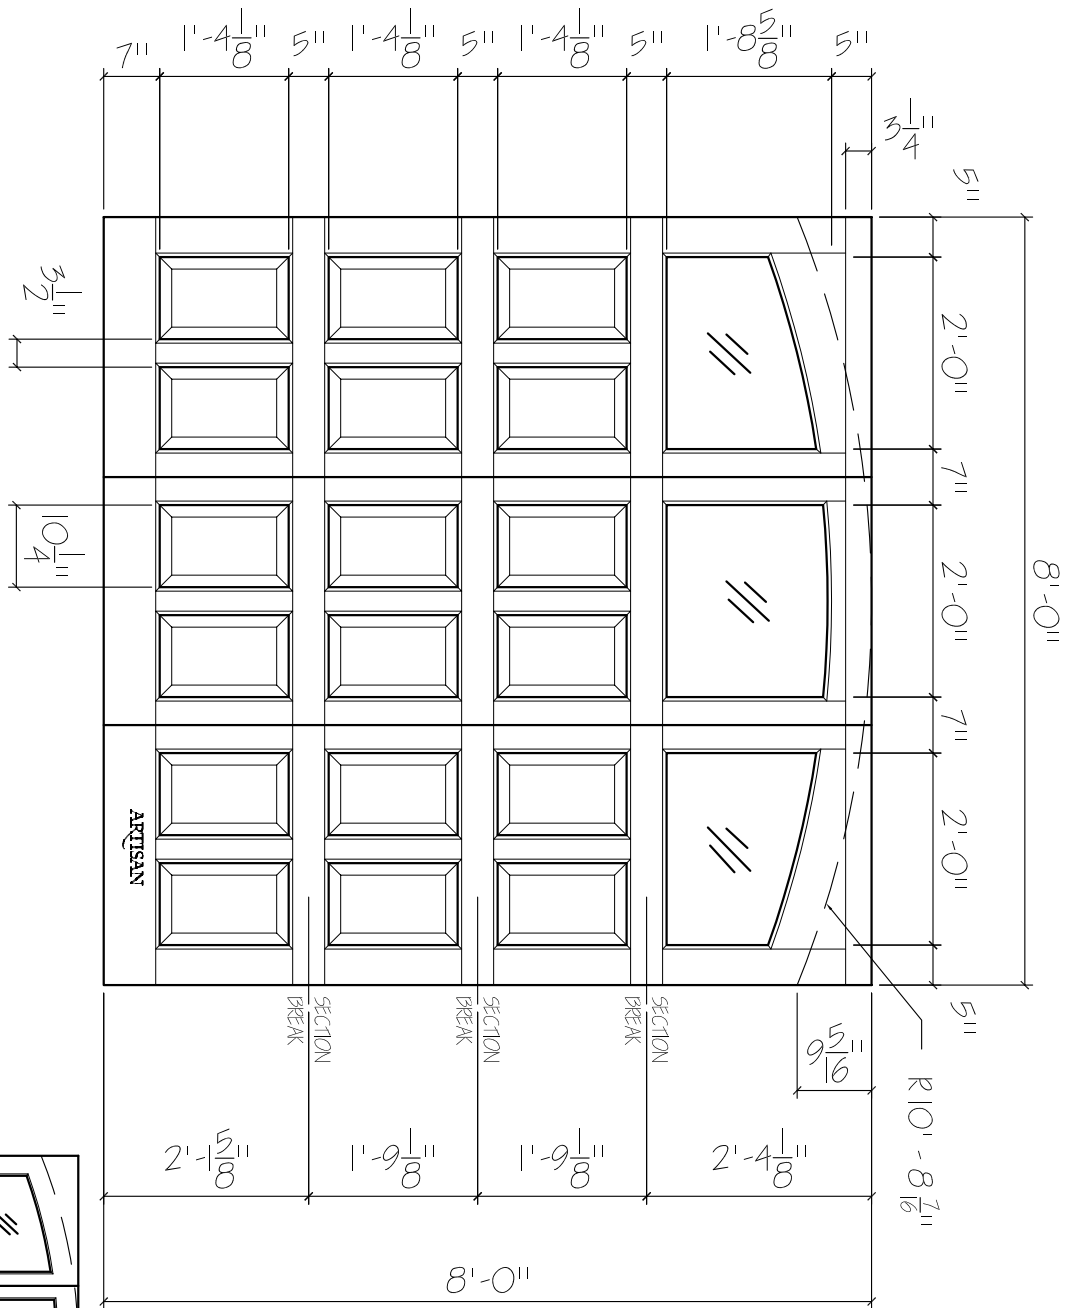

SH-7F-8x8-3L-AT-6RP
 FRONT ELEVATION, SHEFFIELD
 SCALE: 1/2" = 1'-0"

01

ARTISAN
 CUSTOM DOORWORKS

975 Hemlock Rd., Morgantown, PA. 19543
 T - 888-913-9170 F - 888-913-9179

Client:	Drawn:
Address:	Revised:
Phone:	Approved:
Approved By:	Ordered: