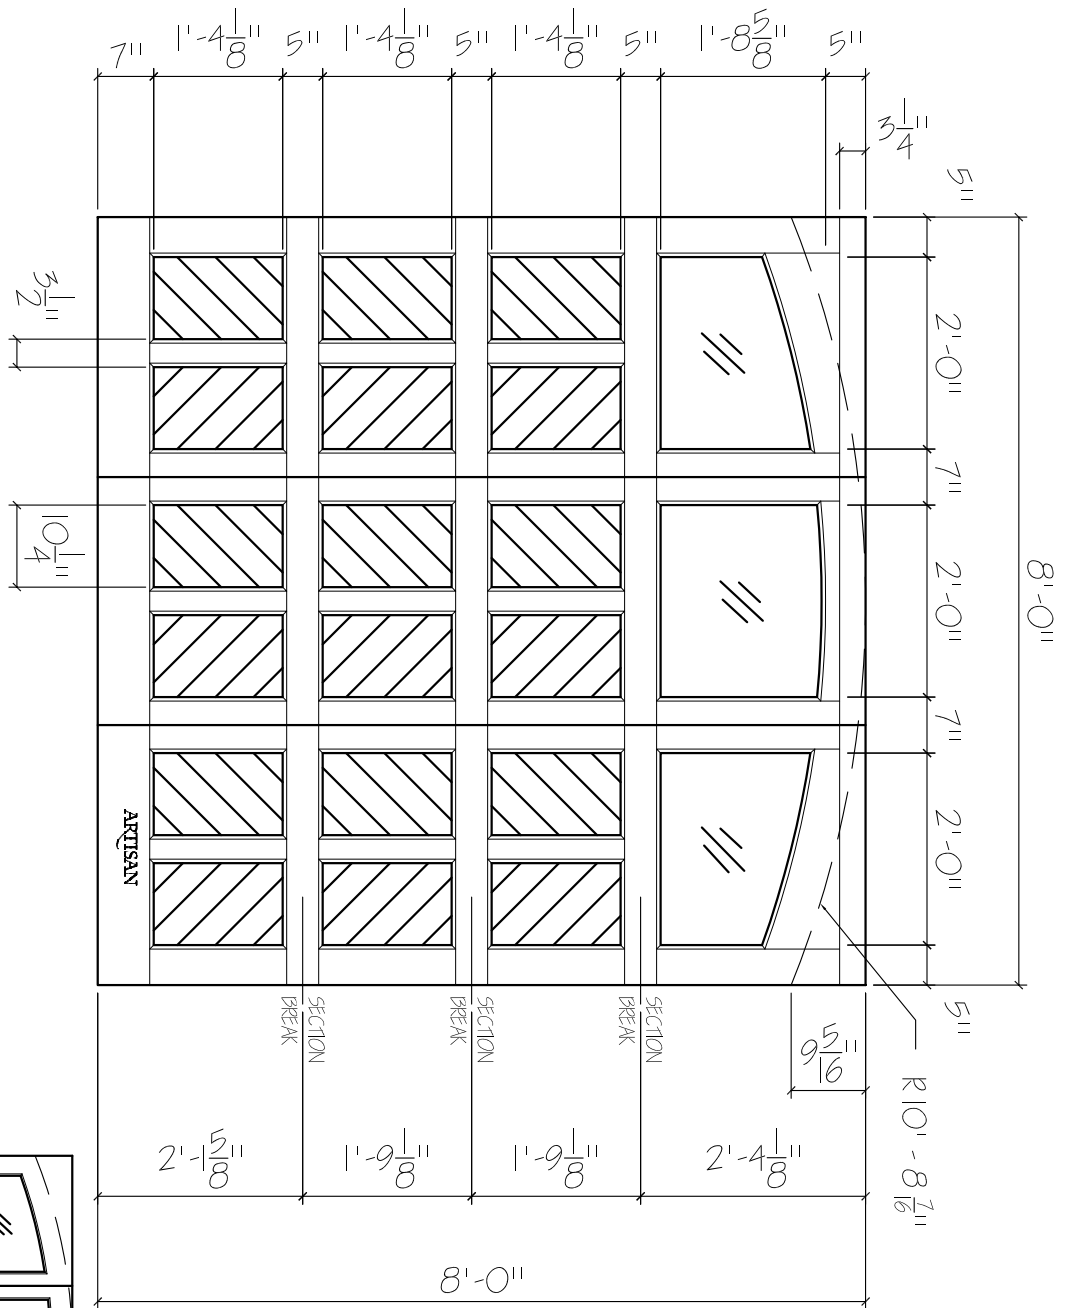

SH-17-8x8-3L-AT-6BP-HB
 FRONT ELEVATION, SHEFFIELD
 SCALE: 1/2" = 1'-0"

01

ARTISAN
 CUSTOM DOORWORKS

975 Hemlock Rd., Morgantown, PA. 19543
 T - 888-913-9170 F - 888-913-9179

Client:	Drawn:
Address:	Revised:
Phone:	Approved:
Approved By:	Ordered: