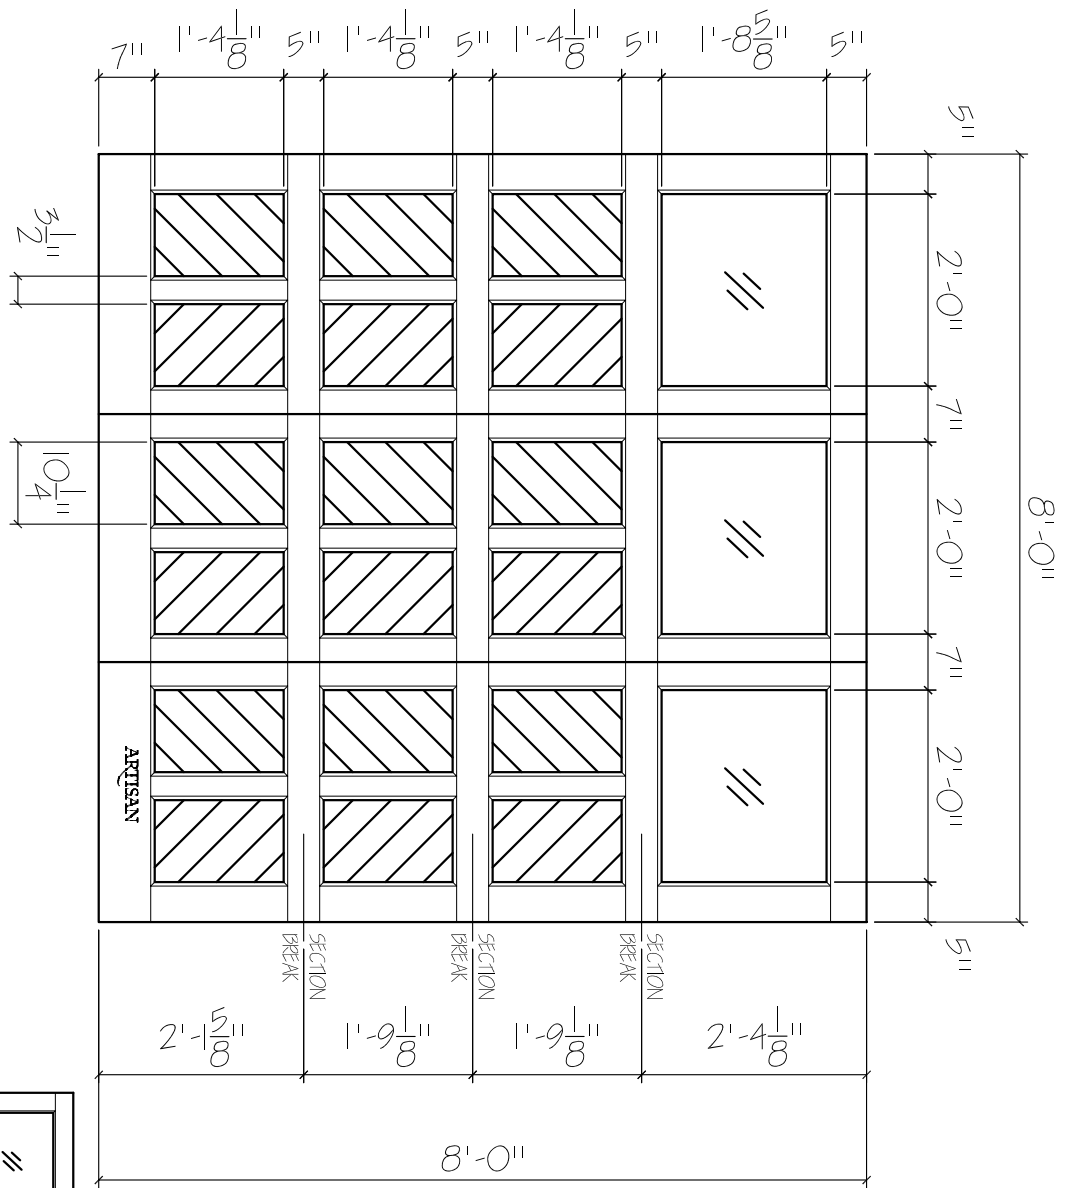

54-7F-8x8-3L-6BP-HB  
 FRONT ELEVATION, SHEFFIELD  
 SCALE: 1/2" = 1'-0"

SCALE: 1/4" = 1'-0"

01

**ARTISAN**  
 CUSTOM DOORWORKS

975 Hemlock Rd., Morgantown, PA. 19543  
 T - 888-913-9170 F - 888-913-9179

Client:	Drawn:
Address:	Revised:
Phone:	Approved:
Approved By:	Ordered: