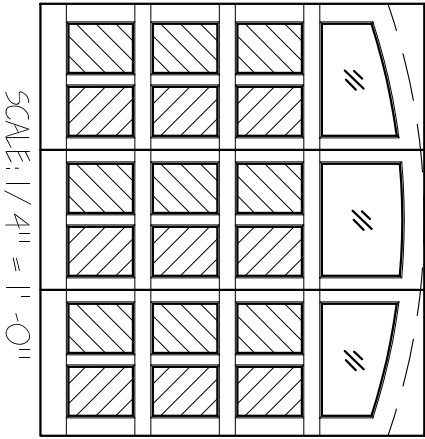

54-117-9x8-3L-AT-6BP-HB
 FRONT ELEVATION, SHEFFIELD
 SCALE: 1/2" = 1'-0"

SCALE: 1/4" = 1'-0"

ARTISAN
 CUSTOM DOORWORKS
 975 Hemlock Rd., Morgantown, PA. 19543
 T - 888-913-9170 F - 888-913-9179

01

Client:	Drawn:
Address:	Revised:
Phone:	Approved:
Approved By:	Ordered: