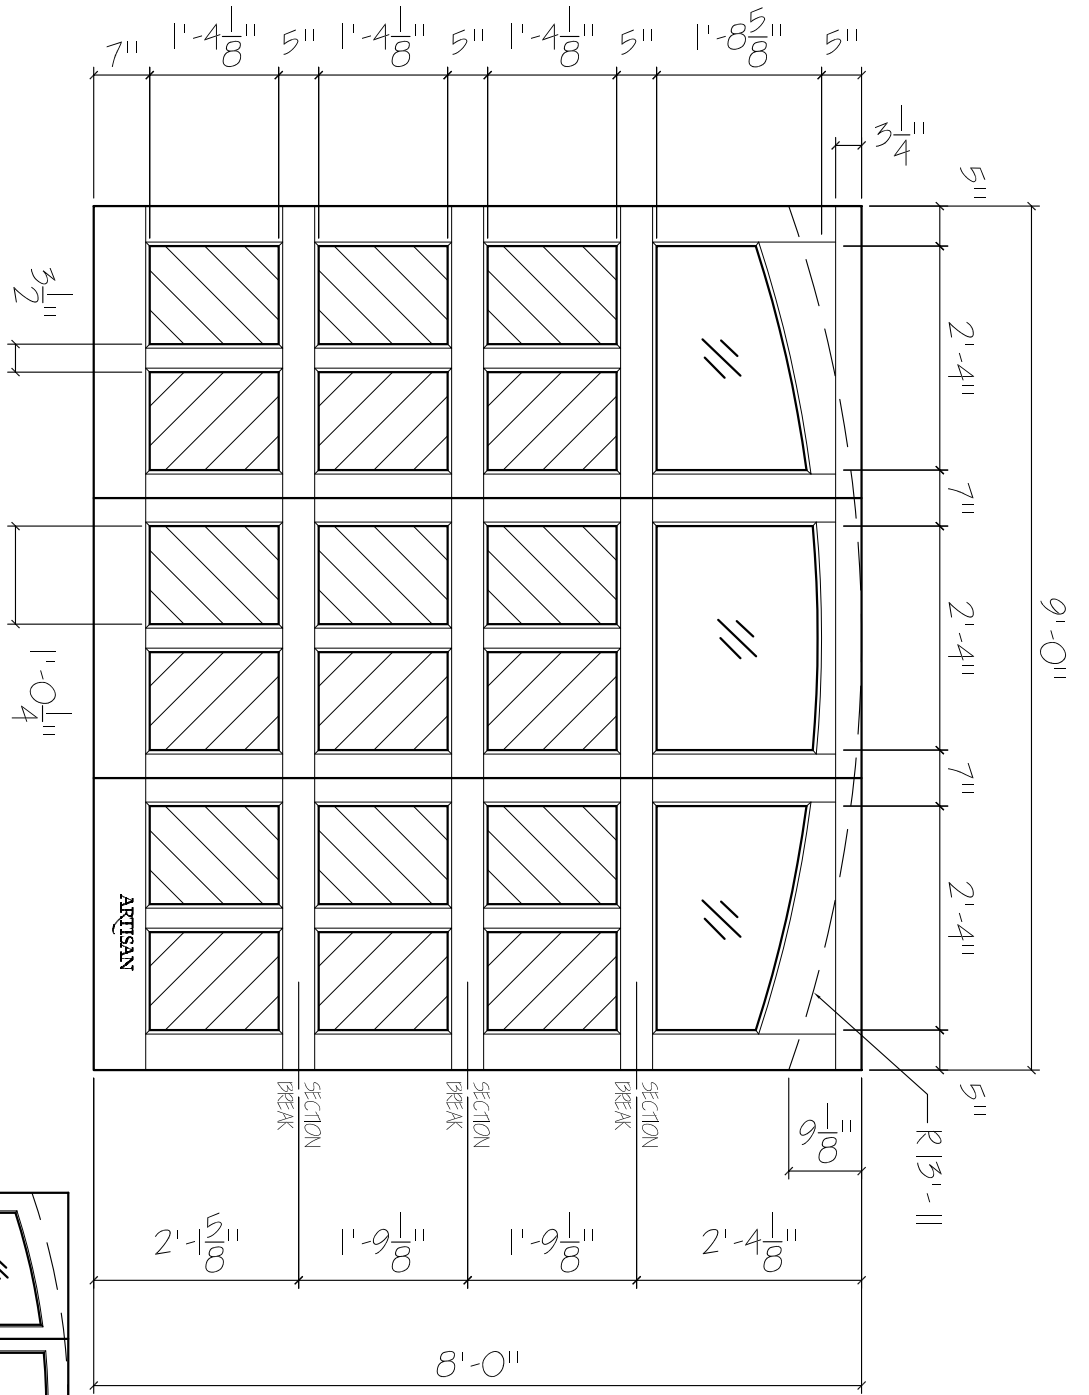

54-117-9x8-3L-AT-6BP-HB
 FRONT ELEVATION, SHEFFIELD
 SCALE: 1/2" = 1'-0"

SCALE: 1/4" = 1'-0"

ARTISAN
 CUSTOM DOORWORKS
 975 Hemlock Rd., Morgantown, PA. 19543
 T - 888-913-9170 F - 888-913-9179

01

Client:	Drawn:
Address:	Revised:
Phone:	Approved:
Approved By:	Ordered: