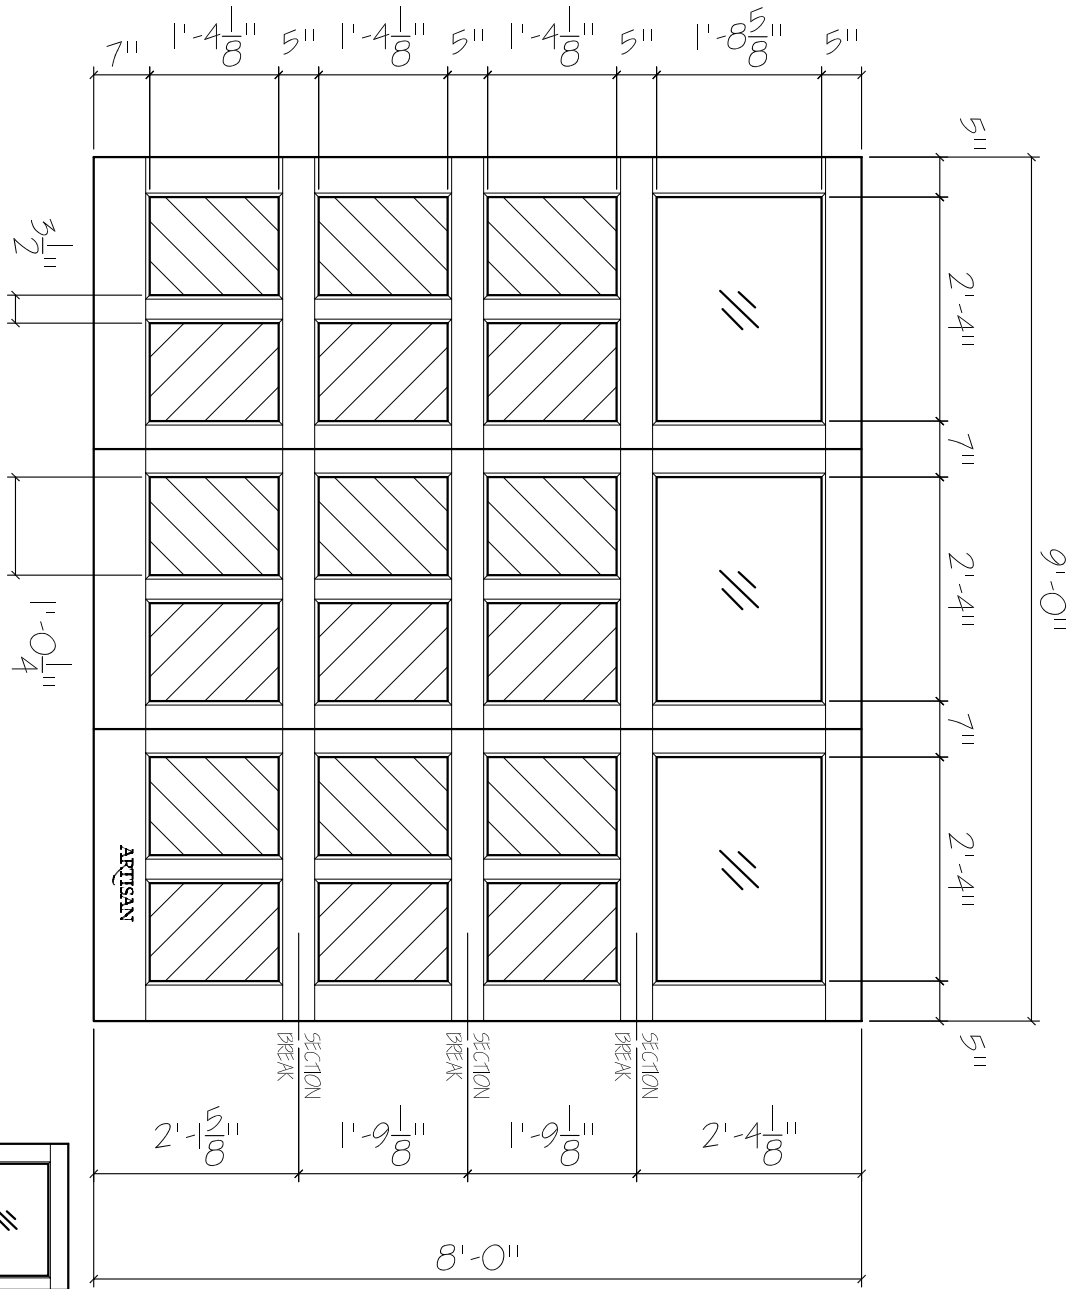

54-TF-9x8-3L-6BP-HB  
 FRONT ELEVATION, SHEFFIELD  
 SCALE: 1/2" = 1'-0"

SCALE: 1/4" = 1'-0"

01

**ARTISAN**  
 CUSTOM DOORWORKS

975 Hemlock Rd., Morgantown, PA. 19543  
 T - 888-913-9170 F - 888-913-9179

Client:	Drawn:
Address:	Revised:
Phone:	Approved:
Approved By:	Ordered: