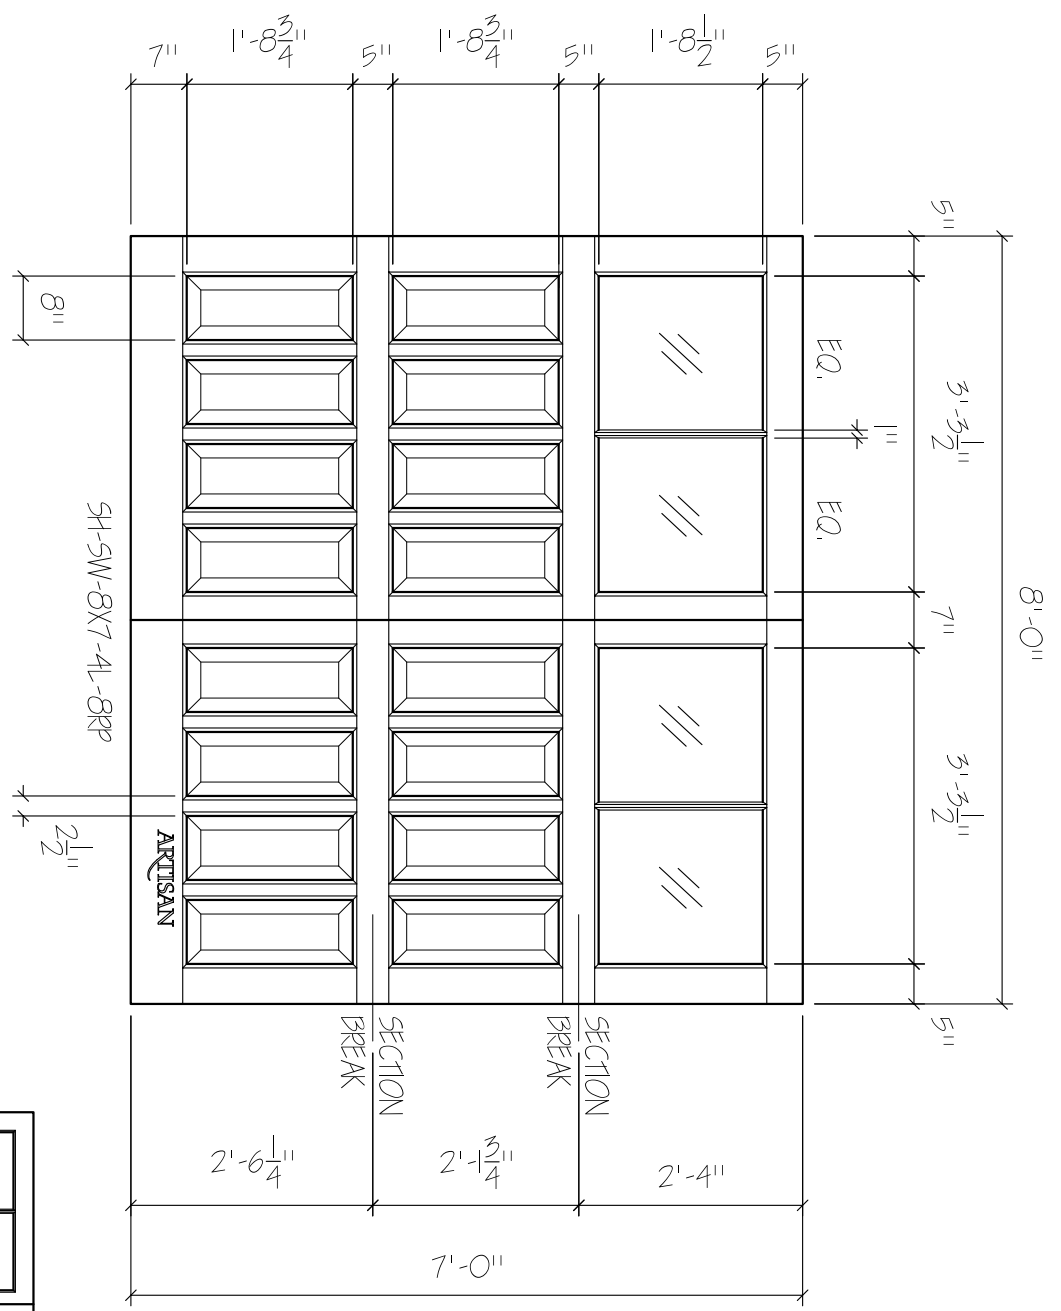

FRONT ELEVATION, SHEFFIELD
SCALE: 1/2" = 1'-0"

SCALE: 1/4" = 1'-0"

ARTISAN
CUSTOM DOORWORKS

975 Hemlock Rd., Morgantown, PA 19543
T - 888-913-9170 F - 888-913-9179

Client:	Drawn:
Address:	Revised:
Phone:	Approved:
Approved By	Ordered:

01