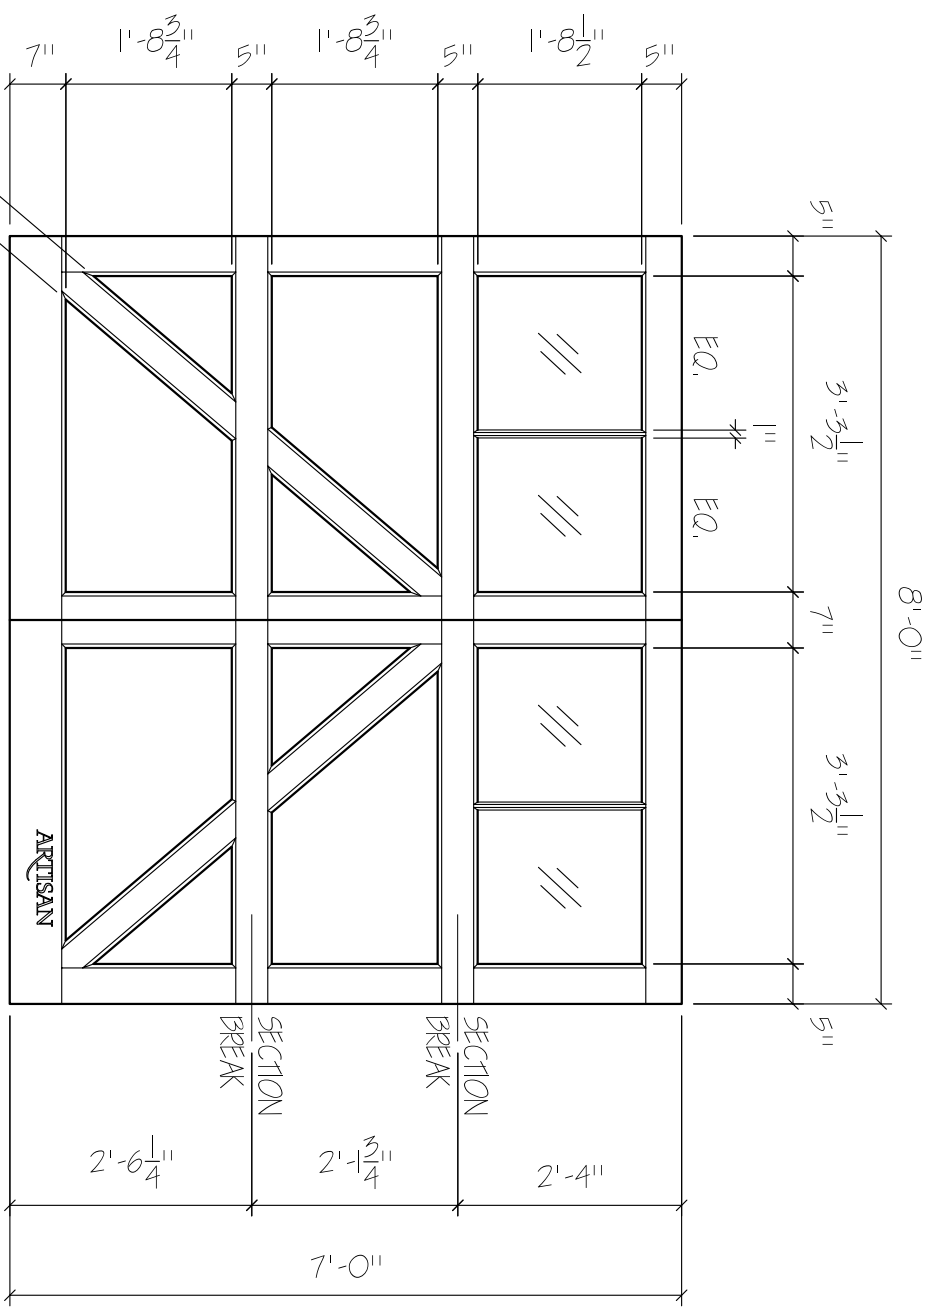

FRONT ELEVATION, SHEFFIELD
 SCALE: 1/2" = 1'-0"

SH-SW-BKT-4L-ZB-2FP

SCALE: 1/4" = 1'-0"

975 Hemlock Rd., Morgantown, PA 19543
 T - 888-913-9170 F - 888-913-9179

Client:	Drawn:
Address:	Revised:
Phone:	Approved:
Approved By	Ordered:

01