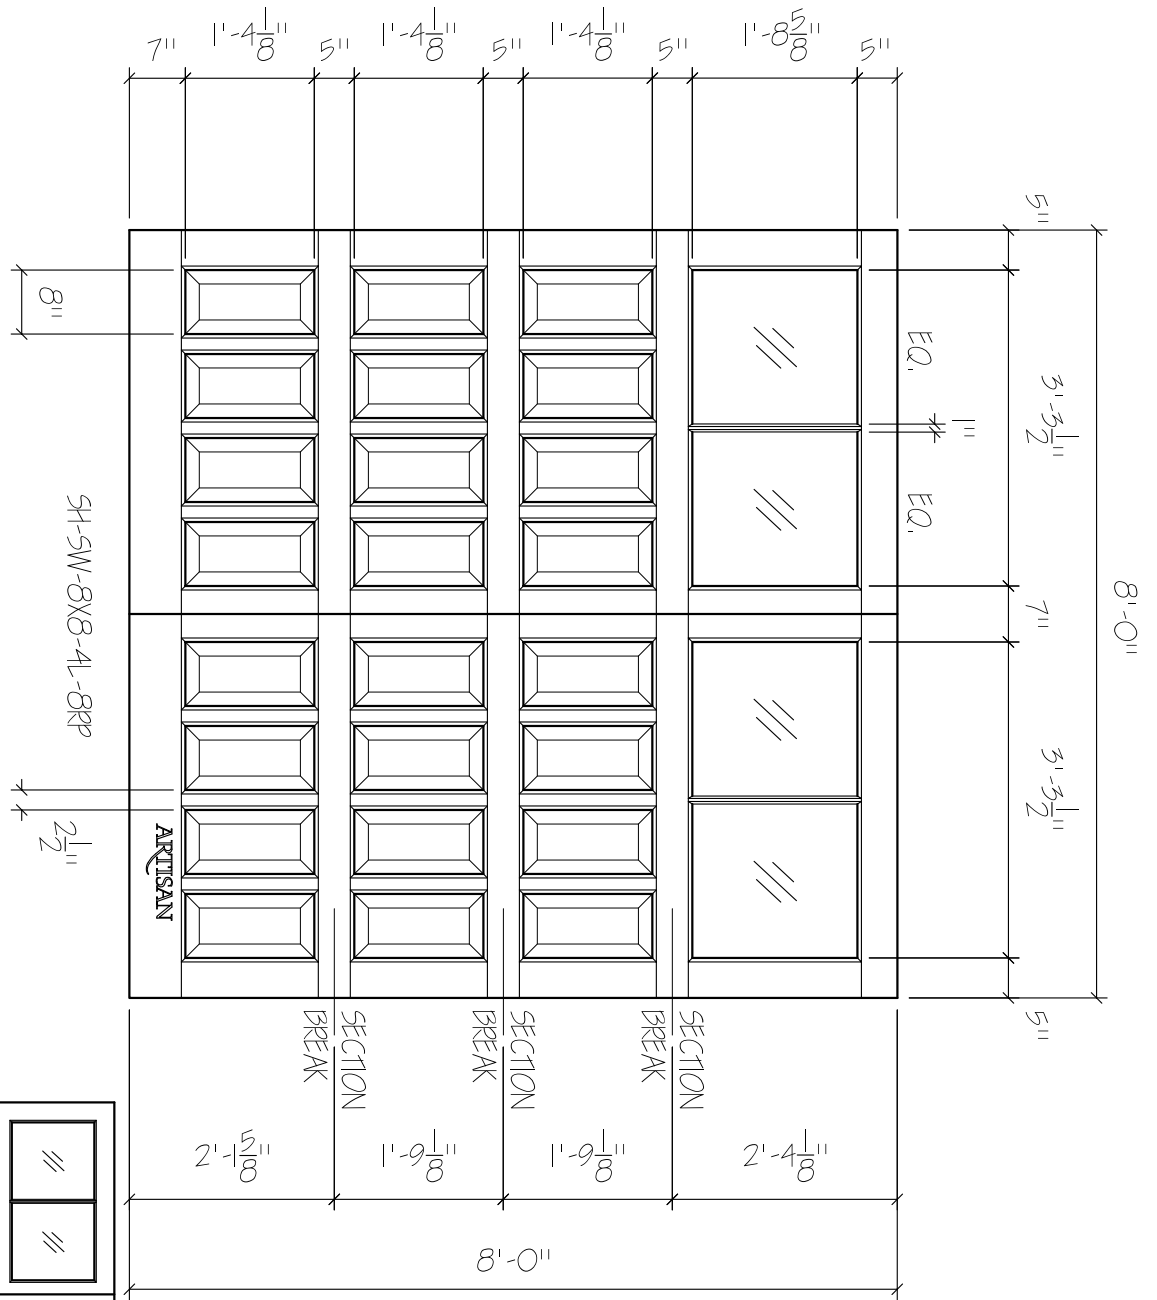

FRONT ELEVATION, SHEFFIELD  
SCALE: 1/2" = 1'-0"

SCALE: 1/4" = 1'-0"

**ARTISAN**  
CUSTOM DOORWORKS

975 Hemlock Rd., Morgantown, PA 19543  
T - 888-913-9170 F - 888-913-9179

Client:

Address:

Phone:

Approved By

Drawn:

Revised:

Approved:

Ordered:

01