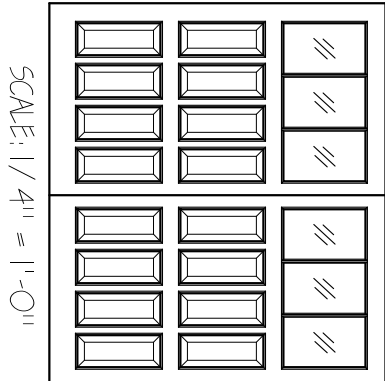

FRONT ELEVATION, SHEFFIELD
 SCALE: 1/2" = 1'-0"

Client:	Drawn:
Address:	Revised:
Phone:	Approved:
Approved By	Ordered:

ARTISAN
 CUSTOM DOORWORKS

975 Hemlock Rd., Morgantown, PA 19543
 T - 888-913-9170 F - 888-913-9179