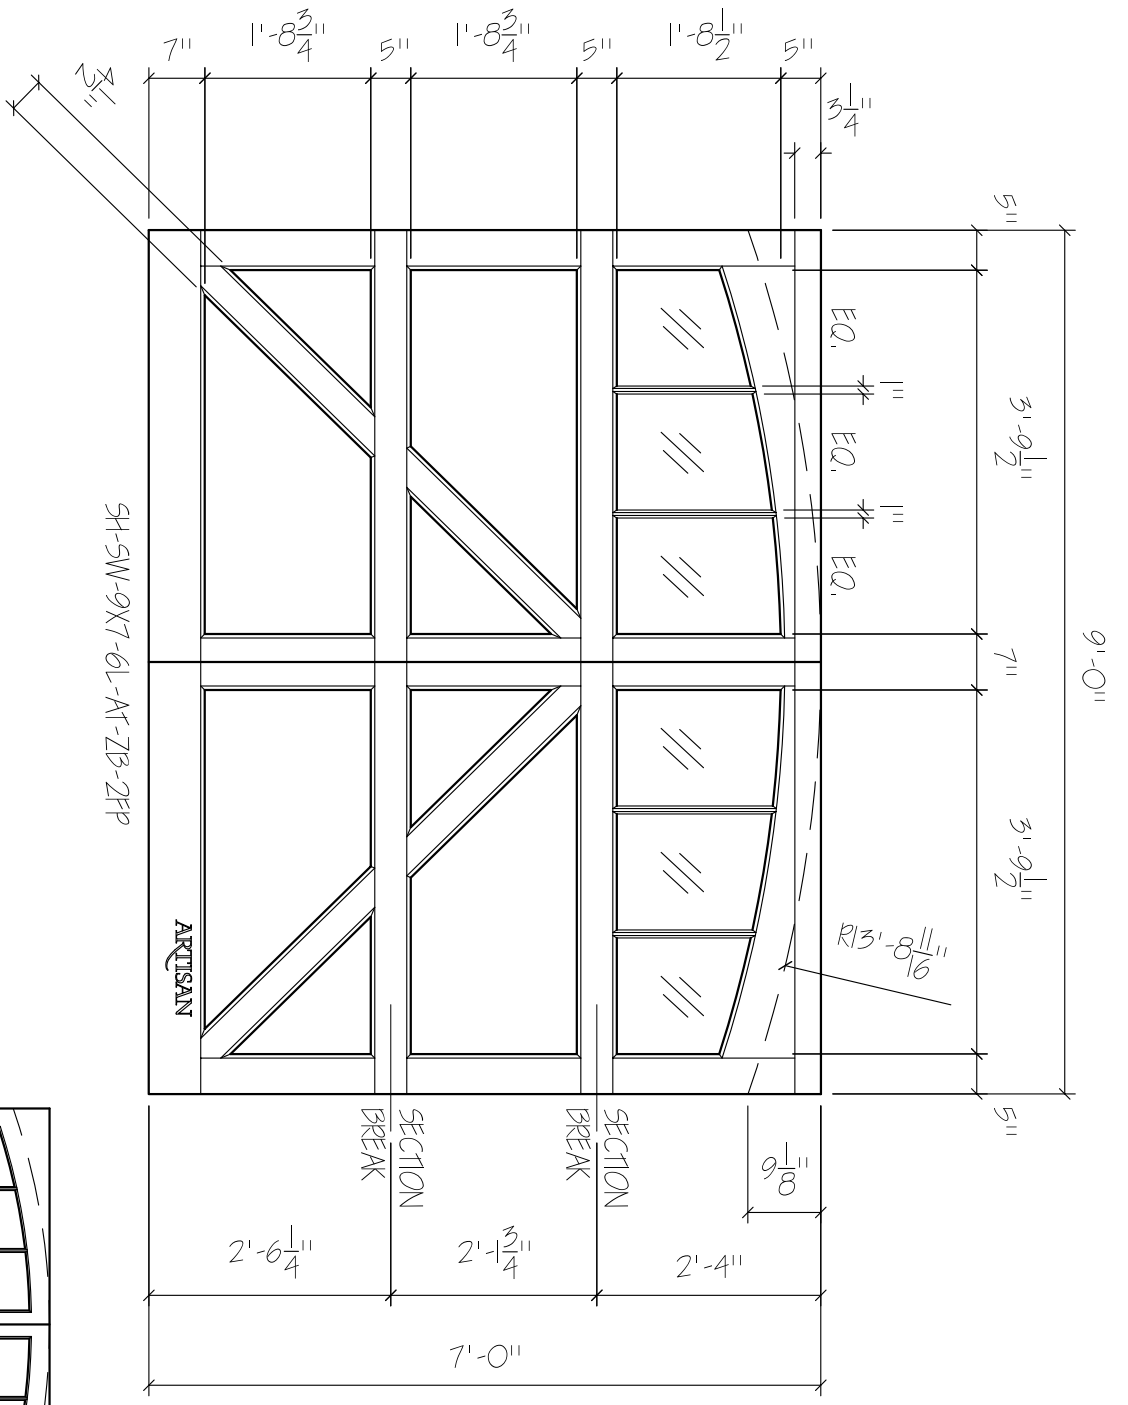

FRONT ELEVATION, SHEFFIELD
 SCALE: 1/2" = 1'-0"

SH-SW-9X7-6L-AT-ZB-2FP

ARTISAN

SCALE: 1/4" = 1'-0"

ARTISAN
 CUSTOM DOORWORKS

975 Hemlock Rd., Morgantown, PA 19543
 T - 888-913-9170 F - 888-913-9179

Client:	Drawn:
Address:	Revised:
Phone:	Approved:
Approved By	Ordered:

01