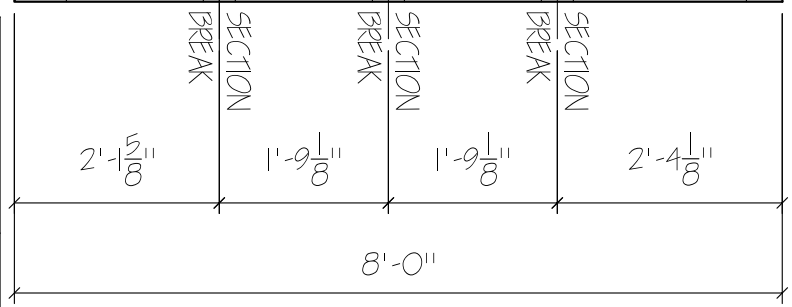

FRONT ELEVATION, SHEFFIELD
 SCALE: 1/2" = 1'-0"

01	ARTISAN CUSTOM DOORWORKS	Client:	Drawn:
	975 Hemlock Rd., Morgantown, PA 19543 T - 888-913-9170 F - 888-913-9179	Address:	Revised:
		Phone:	Approved:
		Approved By	Ordered: