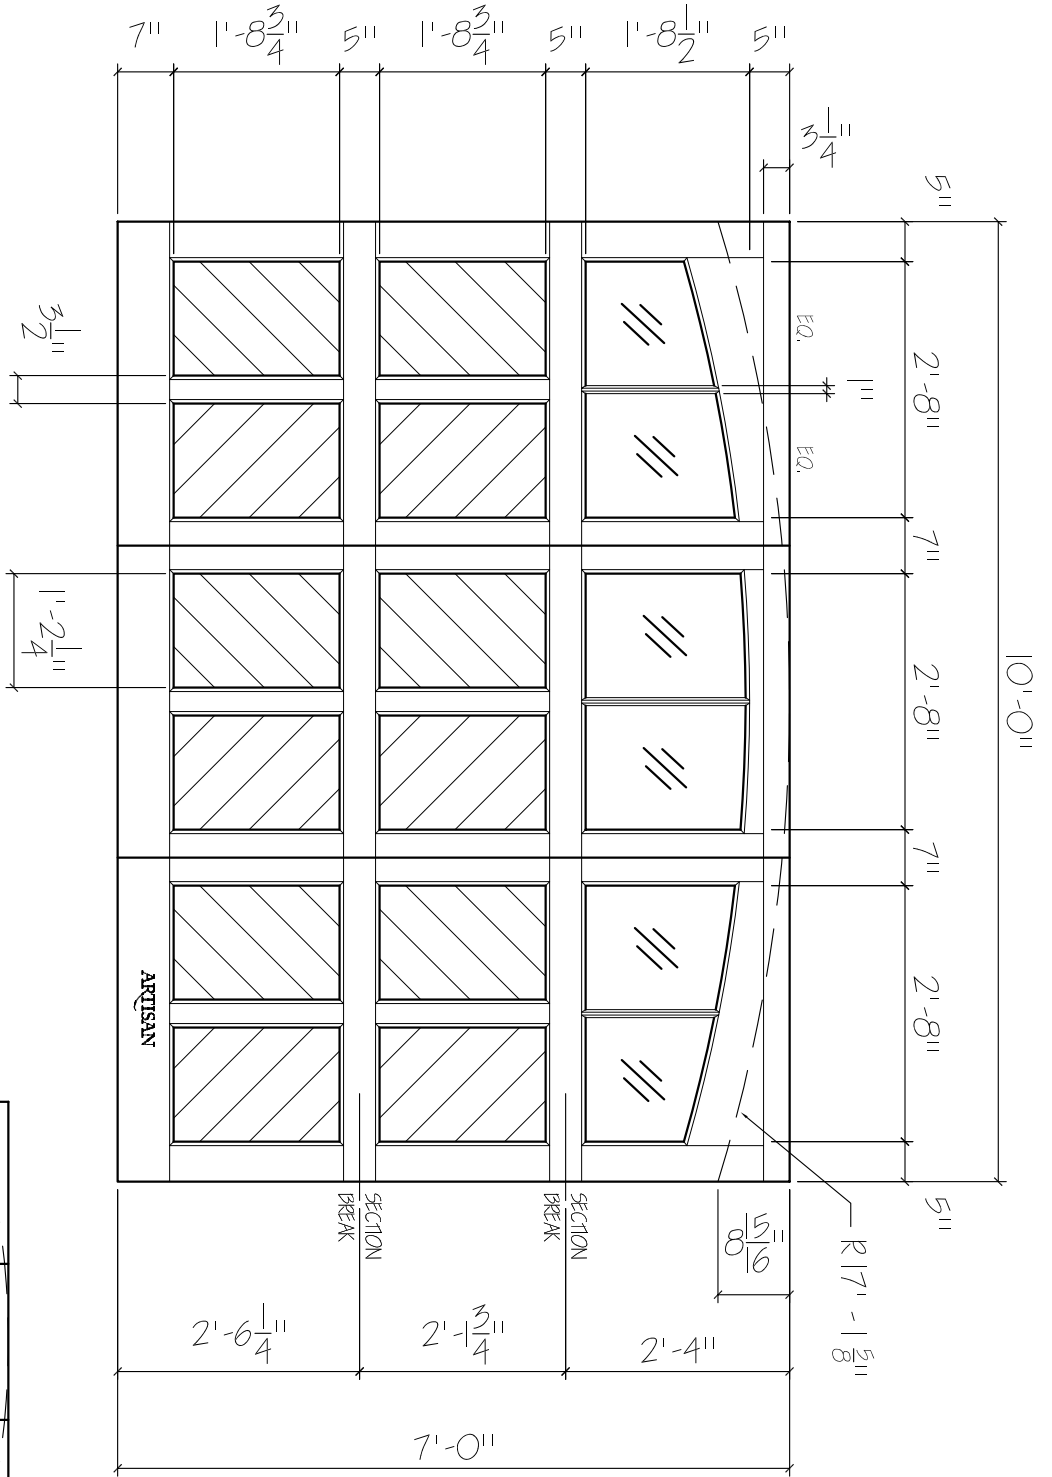

54-TF-10X7-6L-AT-6BP-HB  
 FRONT ELEVATION, SHEFFIELD  
 SCALE: 1/2" = 1'-0"

SCALE: 1/4" = 1'-0"

01

**ARTISAN**  
 CUSTOM DOORWORKS

975 Hemlock Rd., Morgantown, PA. 19543  
 T - 888-913-9170 F - 888-913-9179