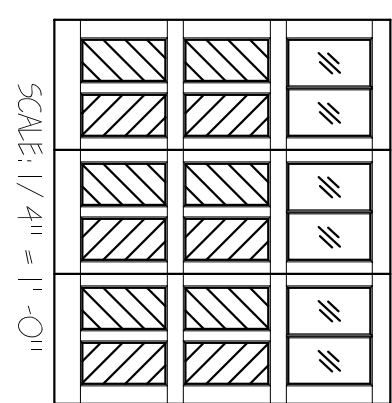

5H-7F-8x7-6L-6BP-HB
 FRONT ELEVATION, SHEFFIELD
 SCALE: 1/2" = 1'-0"

01	ARTISAN CUSTOM DOORWORKS	Client:	Drawn:
	975 Hemlock Rd., Morgantown, PA. 19543	Address:	Revised:
	T - 888-913-9170 F - 888-913-9179	Phone:	Approved:
		Approved By:	Ordered: