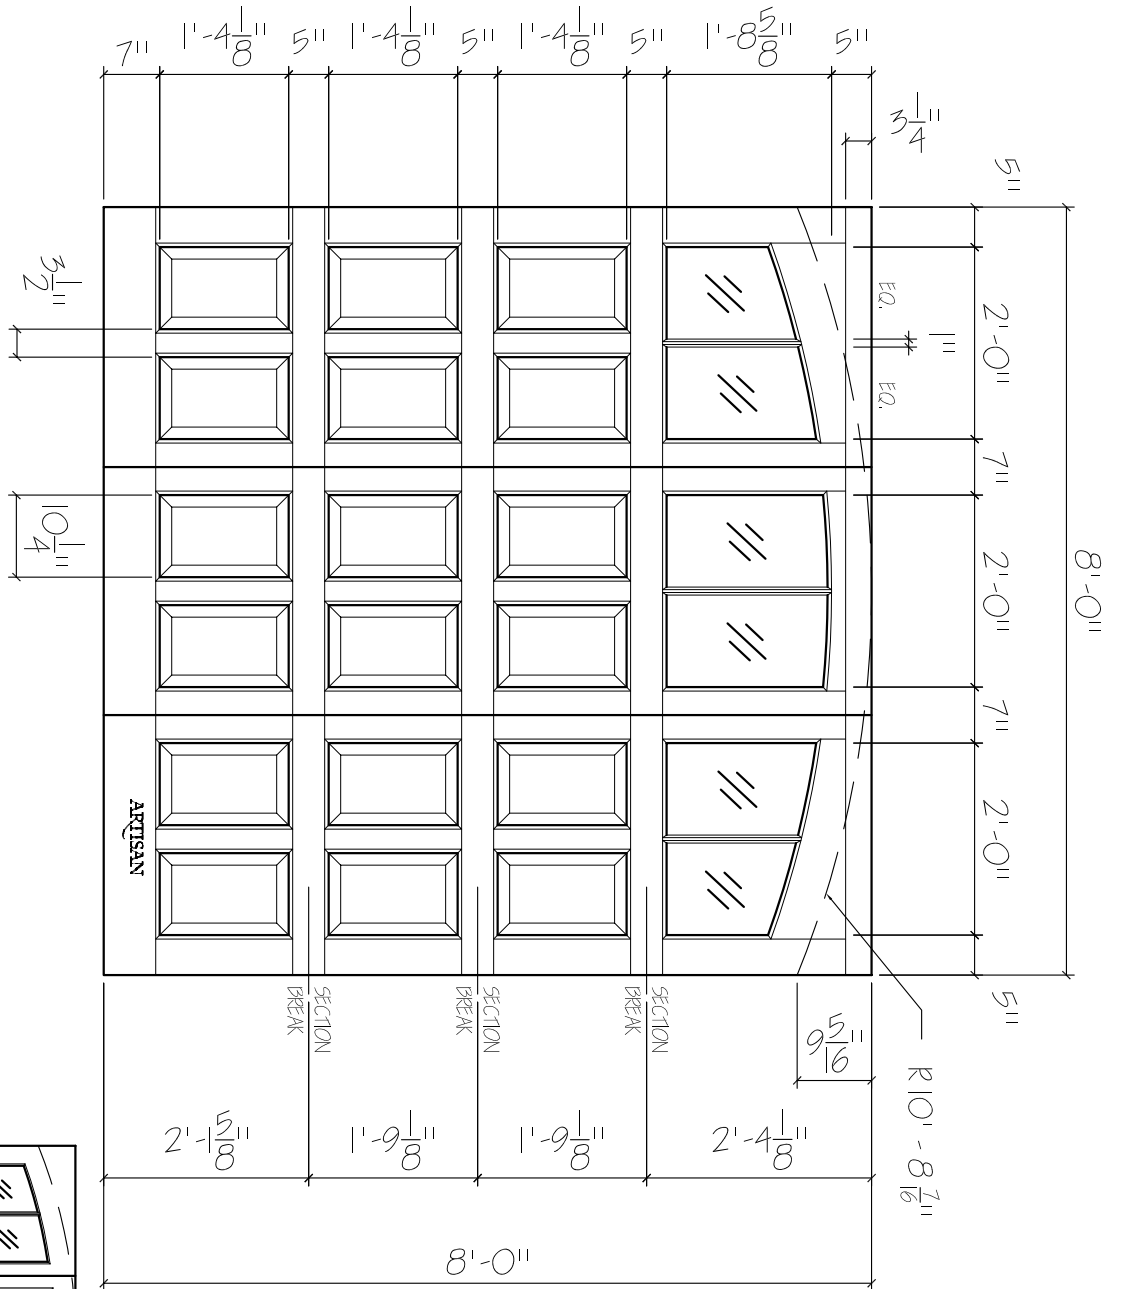

SH-7F-8X8-6L-AT-6RP
 FRONT ELEVATION, SHEFFIELD
 SCALE: 1/2" = 1'-0"

SCALE: 1/4" = 1'-0"

ARTISAN
 CUSTOM DOORWORKS

975 Hemlock Rd., Morgantown, PA. 19543
 T - 888-913-9170 F - 888-913-9179

Client:

Address: