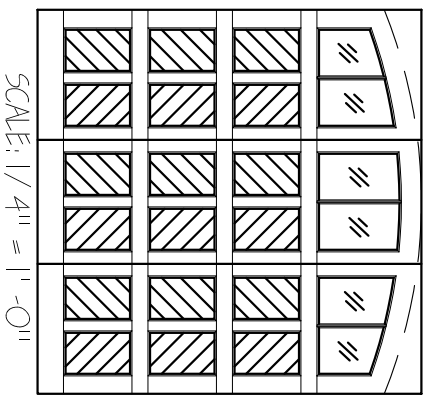

54-77-8x8-6L-AT-6BP-HB
 FRONT ELEVATION, SHEFFIELD
 SCALE: 1/2" = 1'-0"

SCALE: 1/4" = 1'-0"

ARTISAN
 CUSTOM DOORWORKS

975 Hemlock Rd., Morgantown, PA. 19543
 T - 888-913-9170 F - 888-913-9179

Client:	Drawn:
Address:	Revised:
Phone:	Approved:
Approved By:	Ordered: