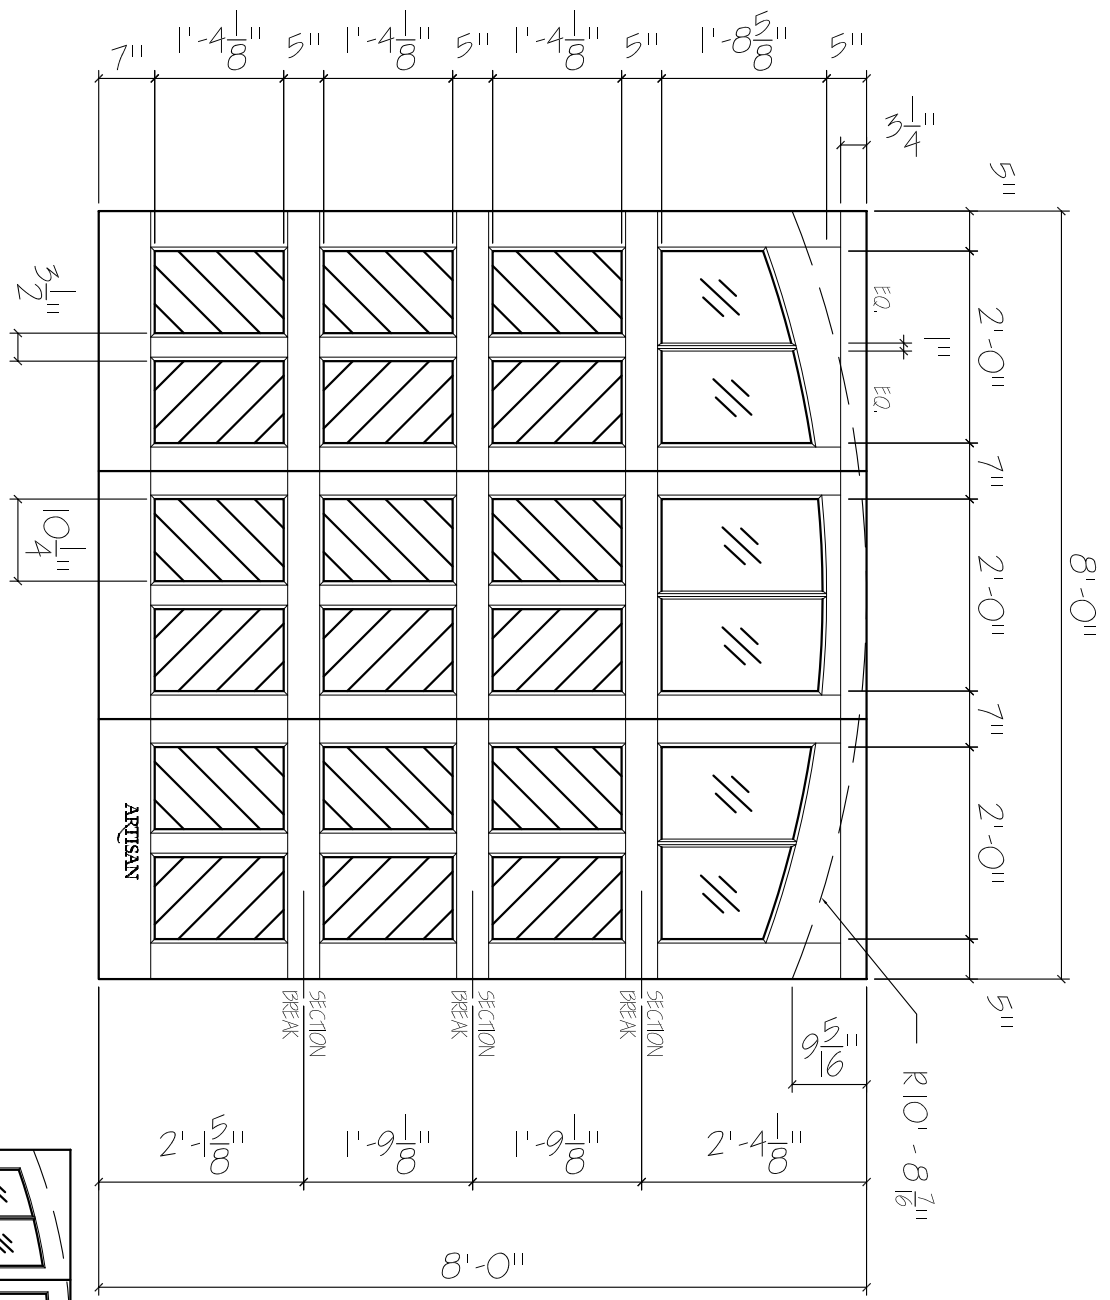

54-77-8x8-6L-AT-6BP-HB
 FRONT ELEVATION, SHEFFIELD
 SCALE: 1/2" = 1'-0"

SCALE: 1/4" = 1'-0"

ARTISAN
 CUSTOM DOORWORKS

975 Hemlock Rd., Morgantown, PA. 19543
 T - 888-913-9170 F - 888-913-9179

Client:	Drawn:
Address:	Revised:
Phone:	Approved:
Approved By:	Ordered:

01