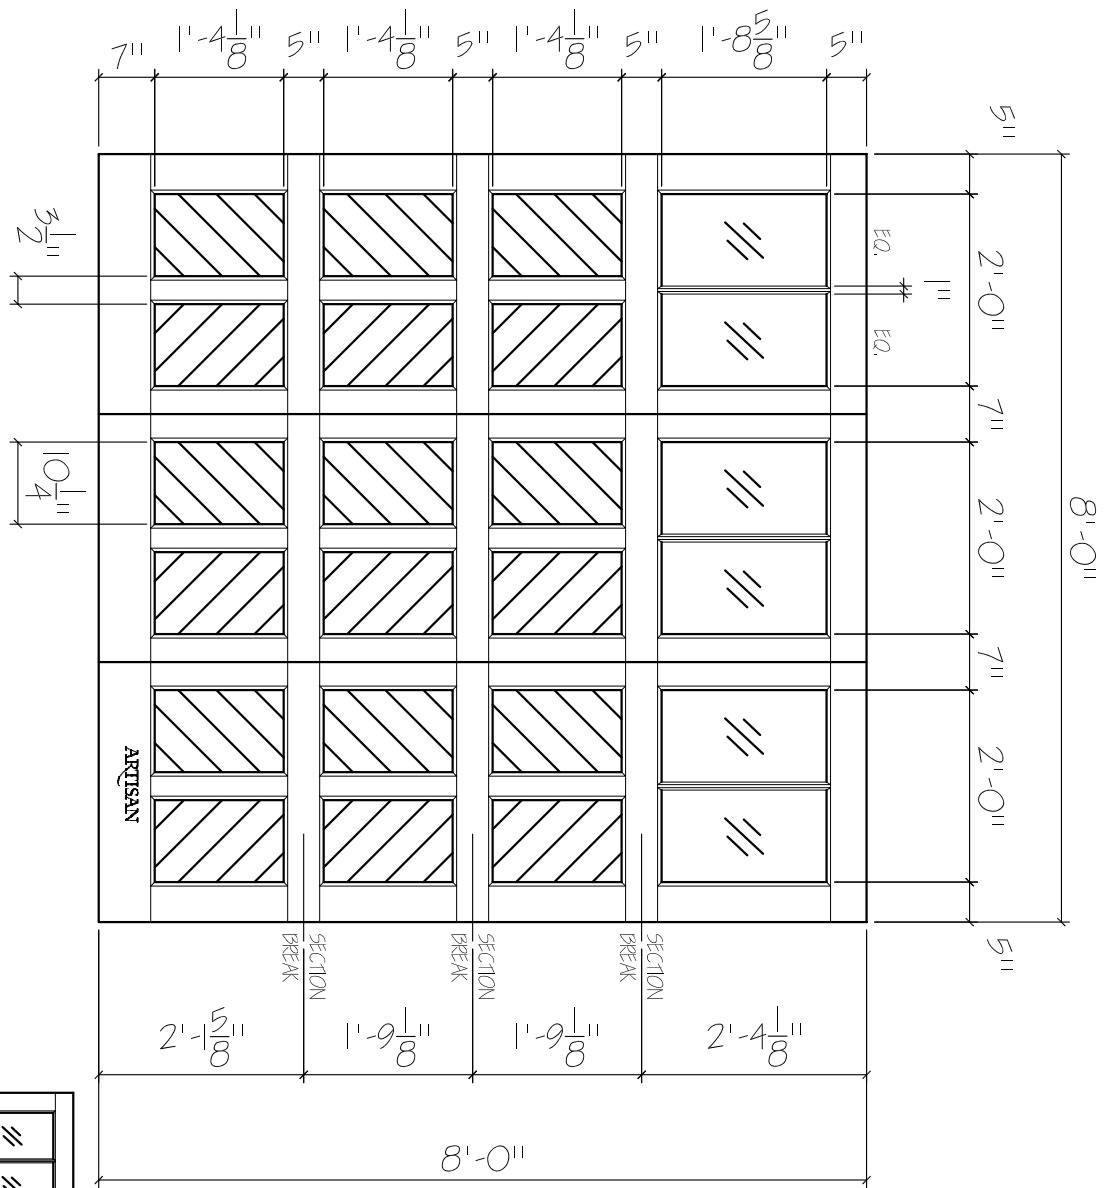

54-TF-8x8-6L-6BP-HB
 FRONT ELEVATION, SHEFFIELD
 SCALE: 1/2" = 1'-0"

01

ARTISAN
 CUSTOM DOORWORKS

975 Hemlock Rd., Morgantown, PA. 19543
 T - 888-913-9170 F - 888-913-9179

Client:	Drawn:
Address:	Revised:
Phone:	Approved:
Approved By:	Ordered: