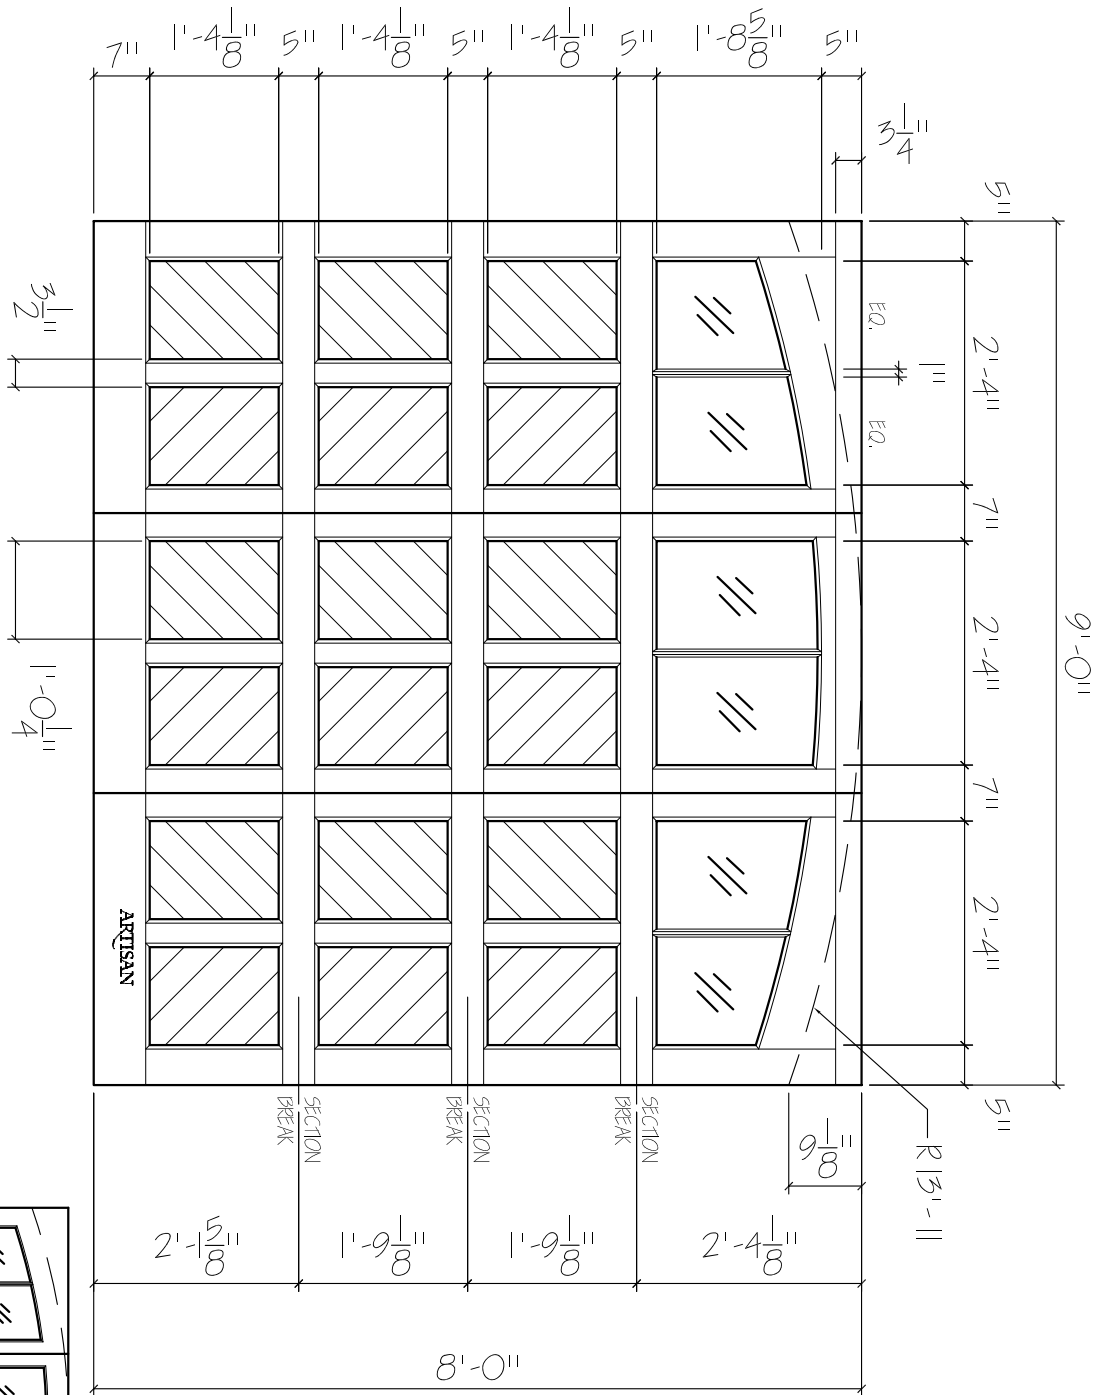

5H-7F-9x8-6L-AT-6BP-HB  
 FRONT ELEVATION, SHEFFIELD  
 SCALE: 1/2" = 1'-0"

SCALE: 1/4" = 1'-0"

01

**ARTISAN**  
 CUSTOM DOORWORKS

975 Hemlock Rd., Morgantown, PA. 19543  
 T - 888-913-9170 F - 888-913-9179