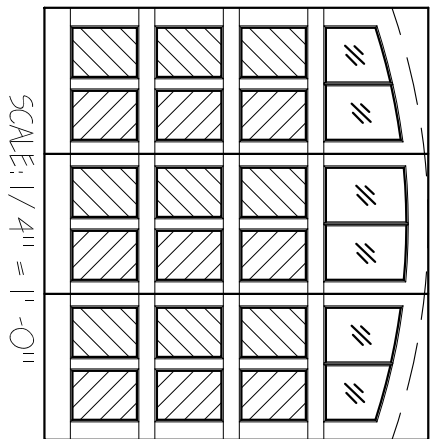

5H-7F-9x8-6L-AT-6BP-HB  
 FRONT ELEVATION, SHEFFIELD  
 SCALE: 1/2" = 1'-0"

SCALE: 1/4" = 1'-0"

01

**ARTISAN**  
 CUSTOM DOORWORKS

975 Hemlock Rd., Morgantown, PA. 19543  
 T - 888-913-9170 F - 888-913-9179