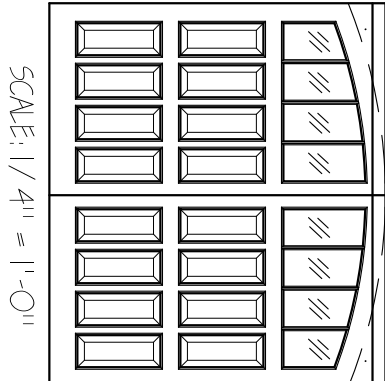

FRONT ELEVATION, SHEFFIELD
 SCALE: 1/2" = 1'-0"

Client:	Drawn:
Address:	Revised:
Phone:	Approved:
Approved By	Ordered:

ARTISAN
 CUSTOM DOORWORKS

975 Hemlock Rd., Morgantown, PA 19543
 T - 888-913-9170 F - 888-913-9179