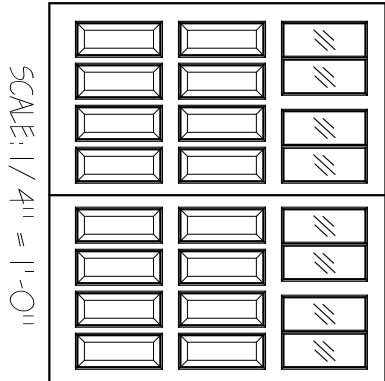

FRONT ELEVATION, SHEFFIELD  
 SCALE: 1/2" = 1'-0"

**ARTISAN**  
 CUSTOM DOORWORKS

975 Hemlock Rd., Morgantown, PA 19543  
 T - 888-913-9170 F - 888-913-9179

Client:	Drawn:
Address:	Revised:
Phone:	Approved:
Approved By	Ordered: