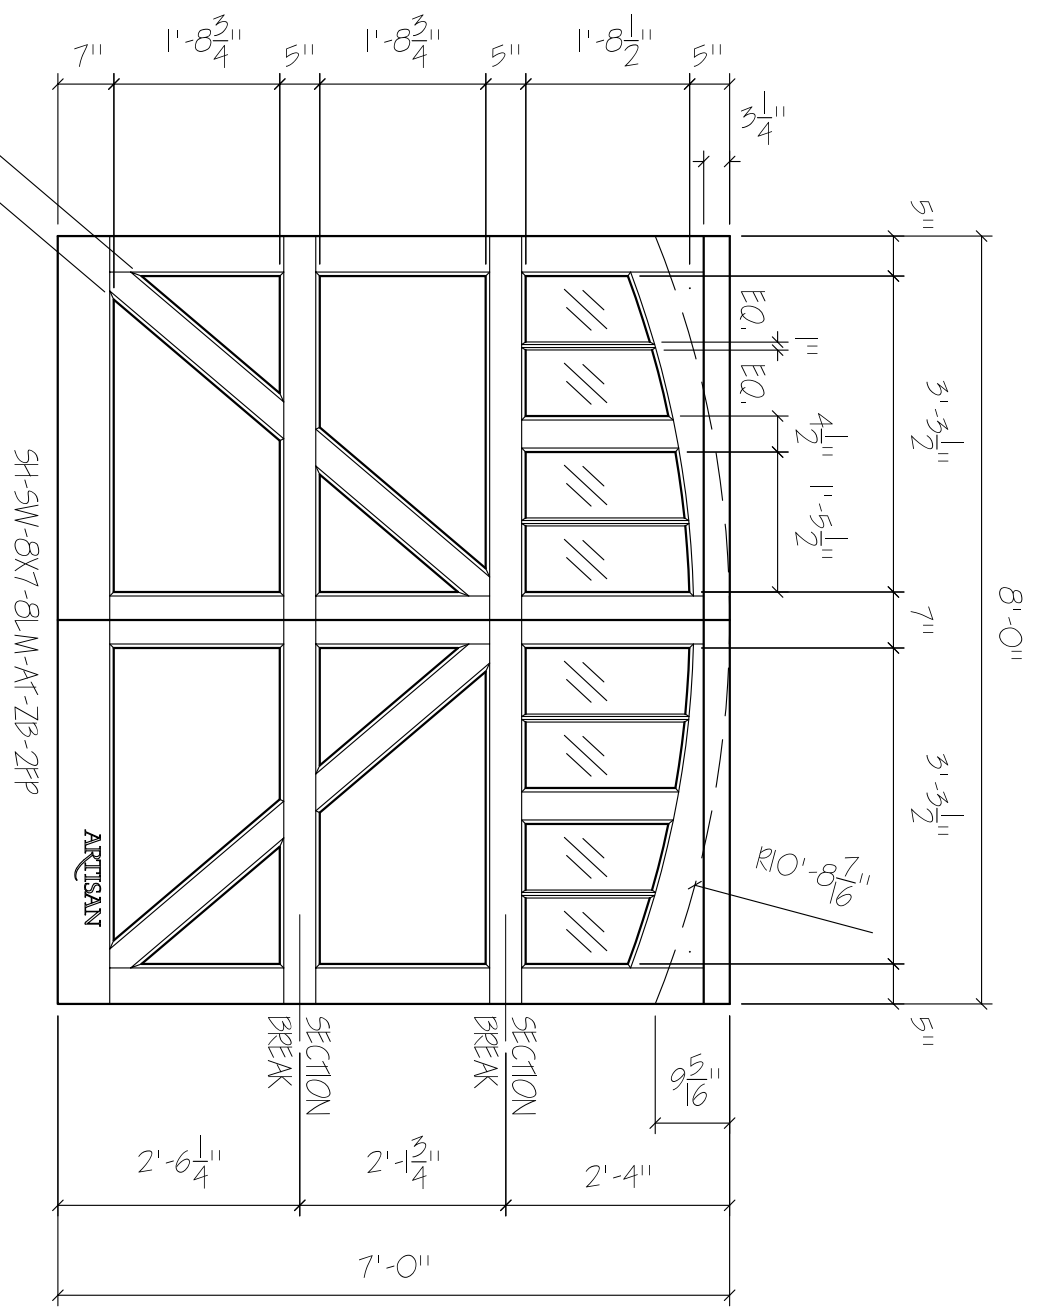

FRONT ELEVATION, SHEFFIELD
 SCALE: 1/2" = 1'-0"

5H-5W-8X7-8LM-AT-Z3-ZFP

ARTISAN

SCALE: 1/4" = 1'-0"

ARTISAN
 CUSTOM DOORWORKS

975 Hemlock Rd., Morgantown, PA 19543
 T - 888-913-9170 F - 888-913-9179

Client:	Drawn:
Address:	Revised:
Phone:	Approved:
Approved By	Ordered:

01