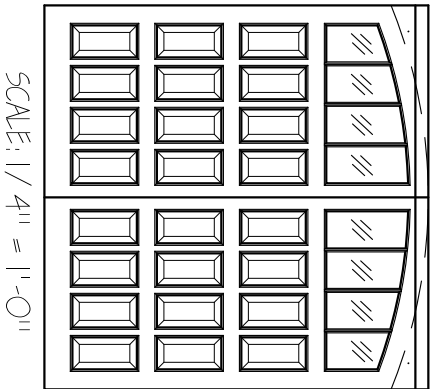

FRONT ELEVATION, SHEFFIELD
SCALE: 1/2" = 1'-0"

SCALE: 1/4" = 1'-0"

ARTISAN
CUSTOM DOORWORKS

975 Hemlock Rd., Morgantown, PA 19543
T - 888-913-9170 F - 888-913-9179

Client:

Address:

Phone:

Approved By