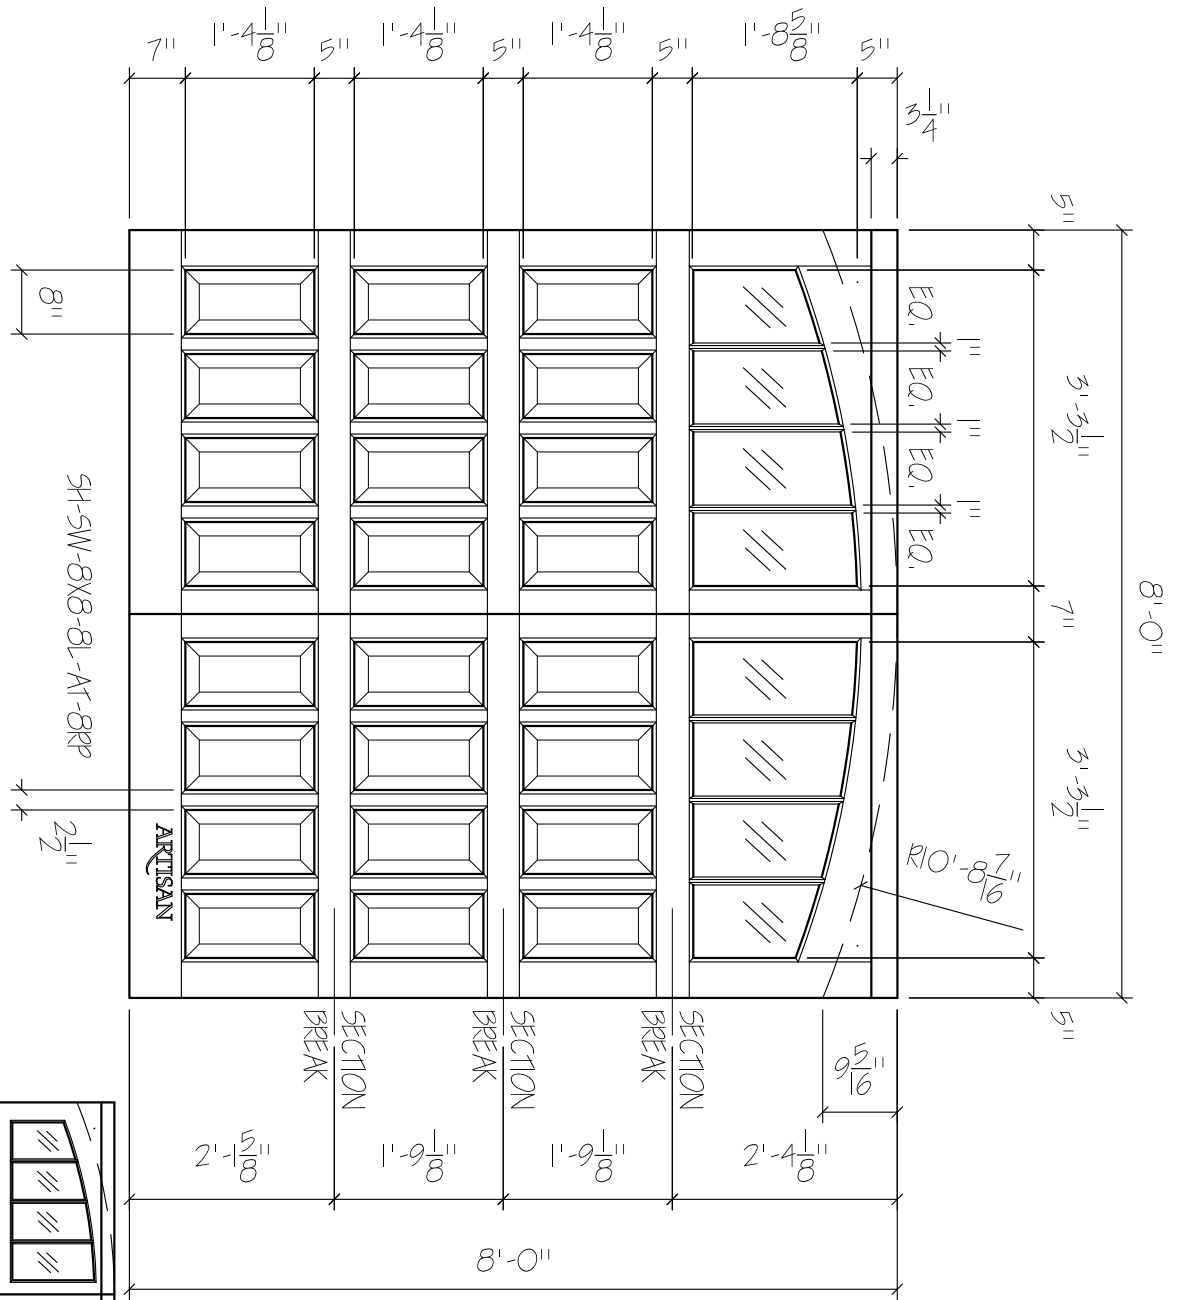

FRONT ELEVATION, SHEFFIELD
SCALE: 1/2" = 1'-0"

SCALE: 1/4" = 1'-0"

ARTISAN
CUSTOM DOORWORKS

975 Hemlock Rd., Morgantown, PA 19543
T - 888-913-9170 F - 888-913-9179

Client:

Address:

Phone:

Approved By

Drawn:

Revised:

Approved:

Ordered:

01