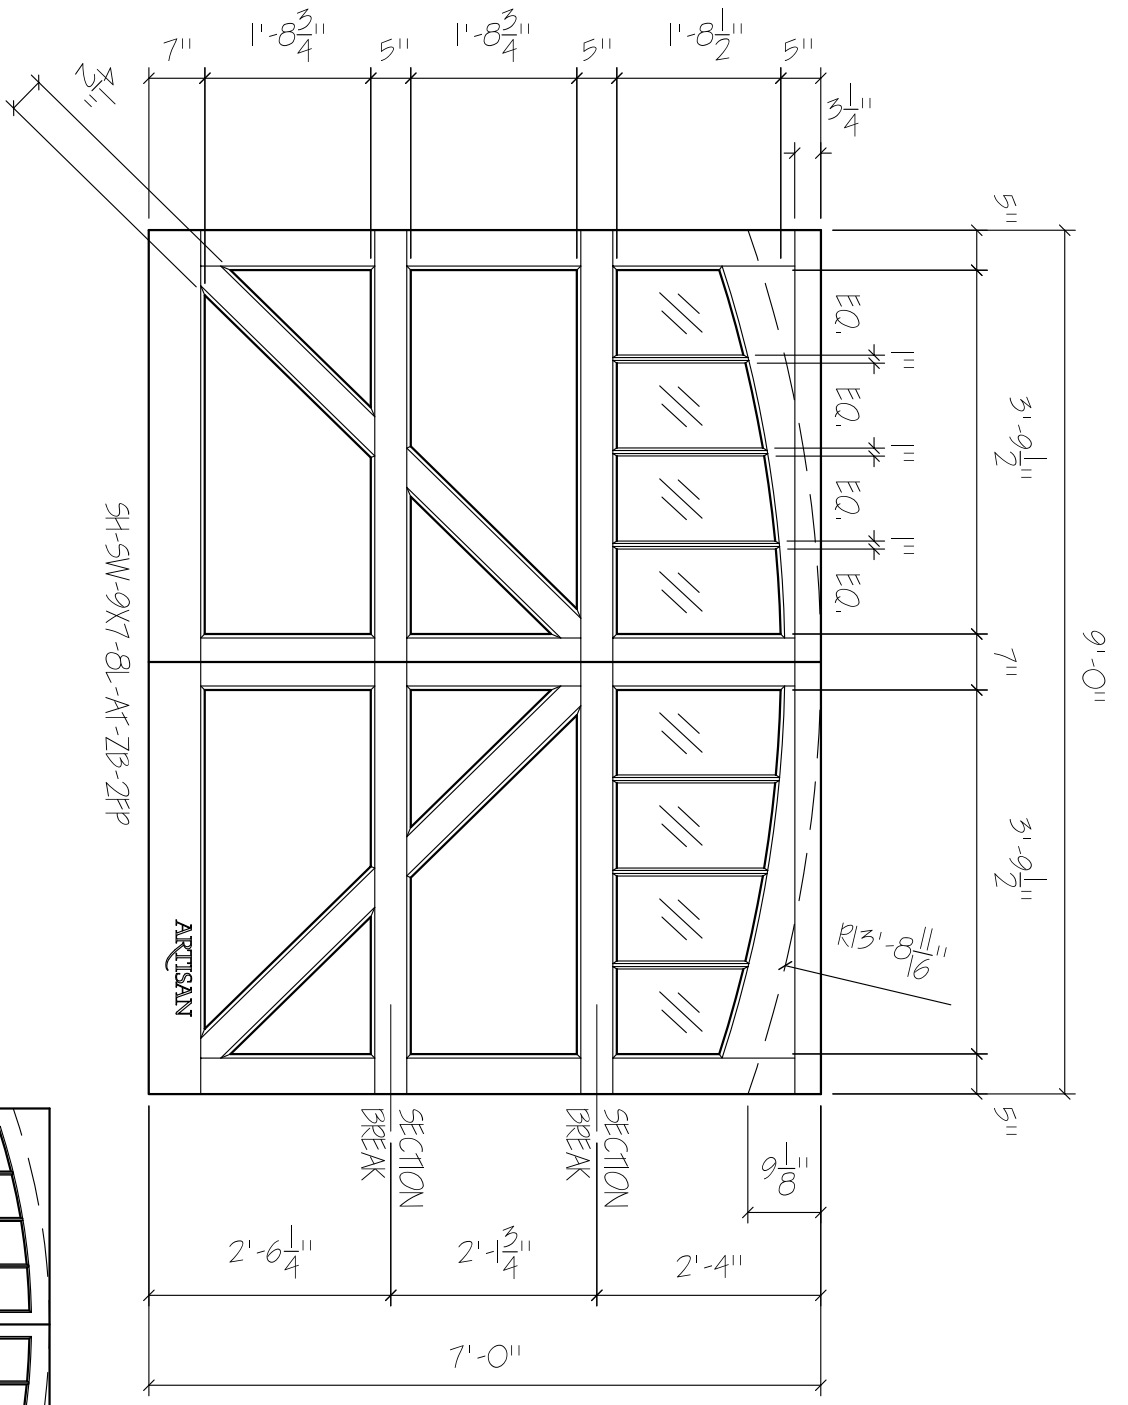

FRONT ELEVATION, SHEFFIELD
 SCALE: 1/2" = 1'-0"

SH-SW-9X7-8L-AT-ZB-2FP

ARTISAN

SCALE: 1/4" = 1'-0"

ARTISAN
 CUSTOM DOORWORKS

975 Hemlock Rd., Morgantown, PA 19543
 T - 888-913-9170 F - 888-913-9179

Client:	Drawn:
Address:	Revised:
Phone:	Approved:
Approved By	Ordered:

01