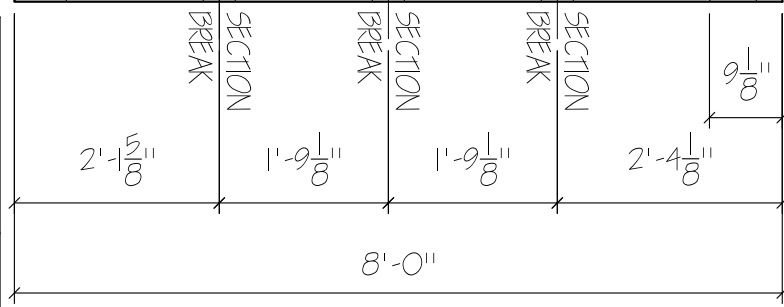

FRONT ELEVATION, SHEFFIELD  
SCALE: 1/2" = 1'-0"

54-SW-9X8-8L-AT-8RP

ARTISAN

SCALE: 1/4" = 1'-0"

**ARTISAN**  
CUSTOM DOORWORKS

975 Hemlock Rd., Morgantown, PA 19543  
T - 888-913-9170 F - 888-913-9179

Client: