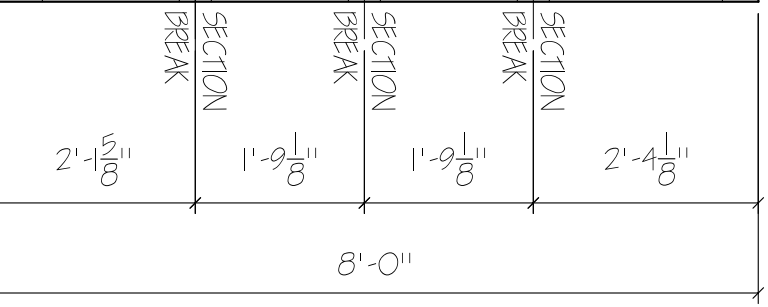

FRONT ELEVATION, SHEFFIELD
 SCALE: 1/2" = 1'-0"

54-SW-9X8-BLM-ZB-2FP

Client:	Drawn:
Address:	Revised:
Phone:	Approved:
Approved By	Ordered:

ARTISAN
 CUSTOM DOORWORKS

975 Hemlock Rd., Morgantown, PA 19543
 T - 888-913-9170 F - 888-913-9179