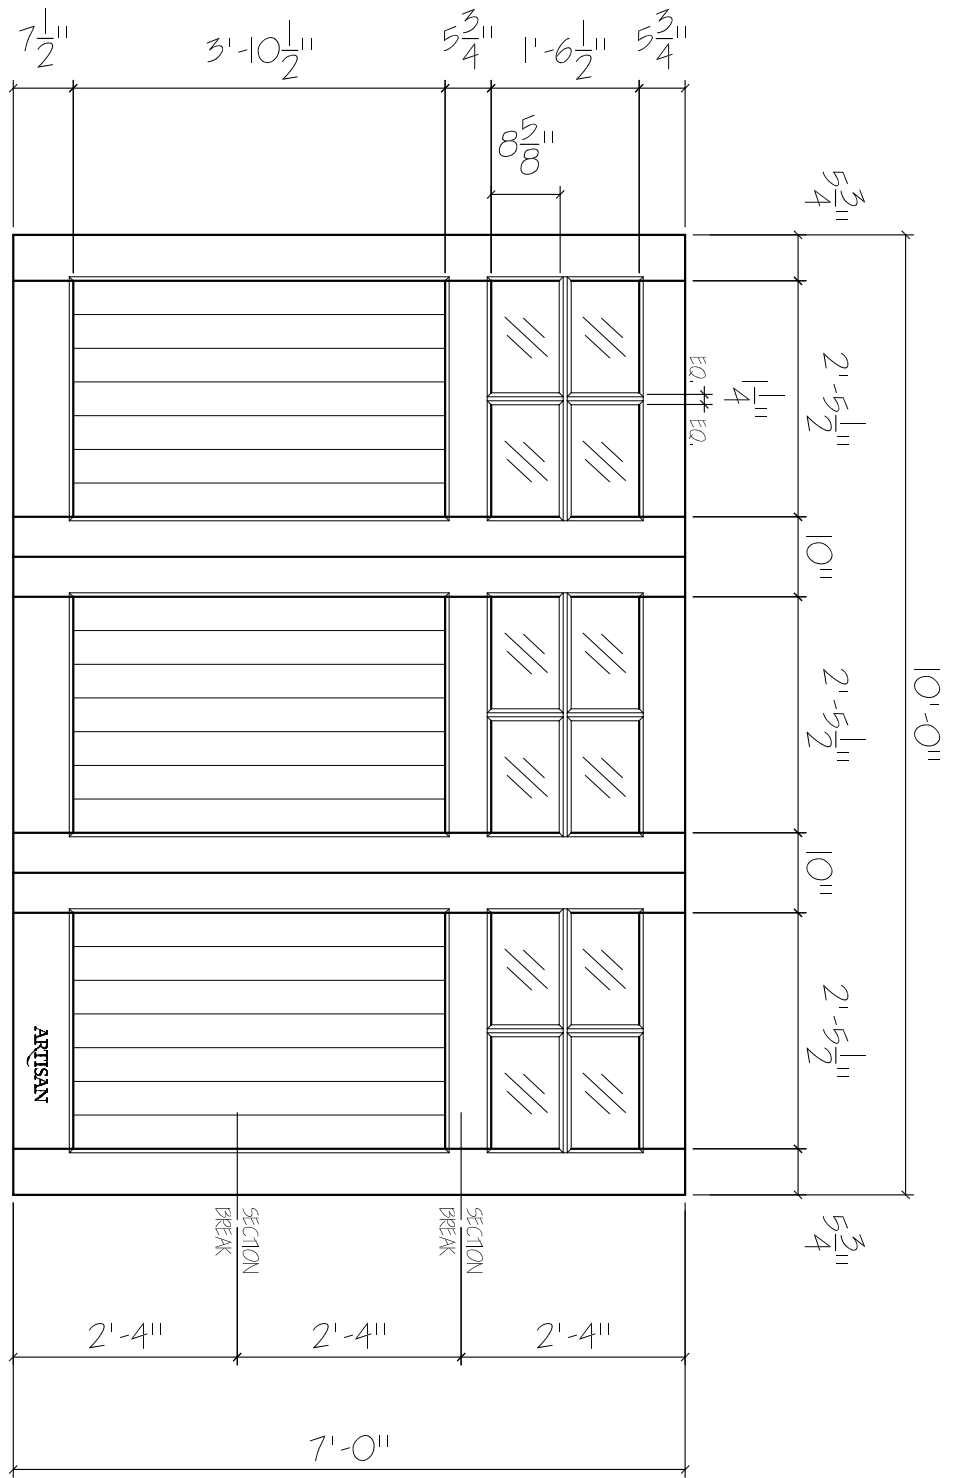

SY-TF-10x7-12L-3BP
 FRONT ELEVATION, SYMPHONY
 SCALE: 1/2" = 1'-0"

SCALE: 1/4" = 1'-0"

01

ARTISAN
 CUSTOM DOORWORKS

975 Hemlock Rd., Morgantown, PA. 19543
 T - 888-913-9170 F - 888-913-9179

Dealer:	Drawing #:
Job Name:	Date:
Other:	Drawn By:
Approved By:	Ordered: