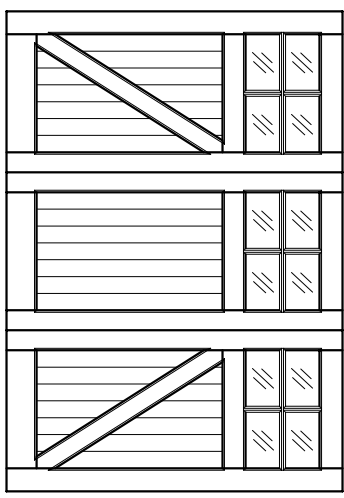

SY-TF-10x7-12L-ZB-3BP
 FRONT ELEVATION, SYMPHONY
 SCALE: 1/2" = 1'-0"

SCALE: 1/4" = 1'-0"

01

ARTISAN
 CUSTOM DOORWORKS

975 Hemlock Rd., Morgantown, PA. 19543
 T - 888-913-9170 F - 888-913-9179

Dealer:	Drawing #:
Job Name:	Date:
Other:	Drawn By:
Approved By:	Ordered: