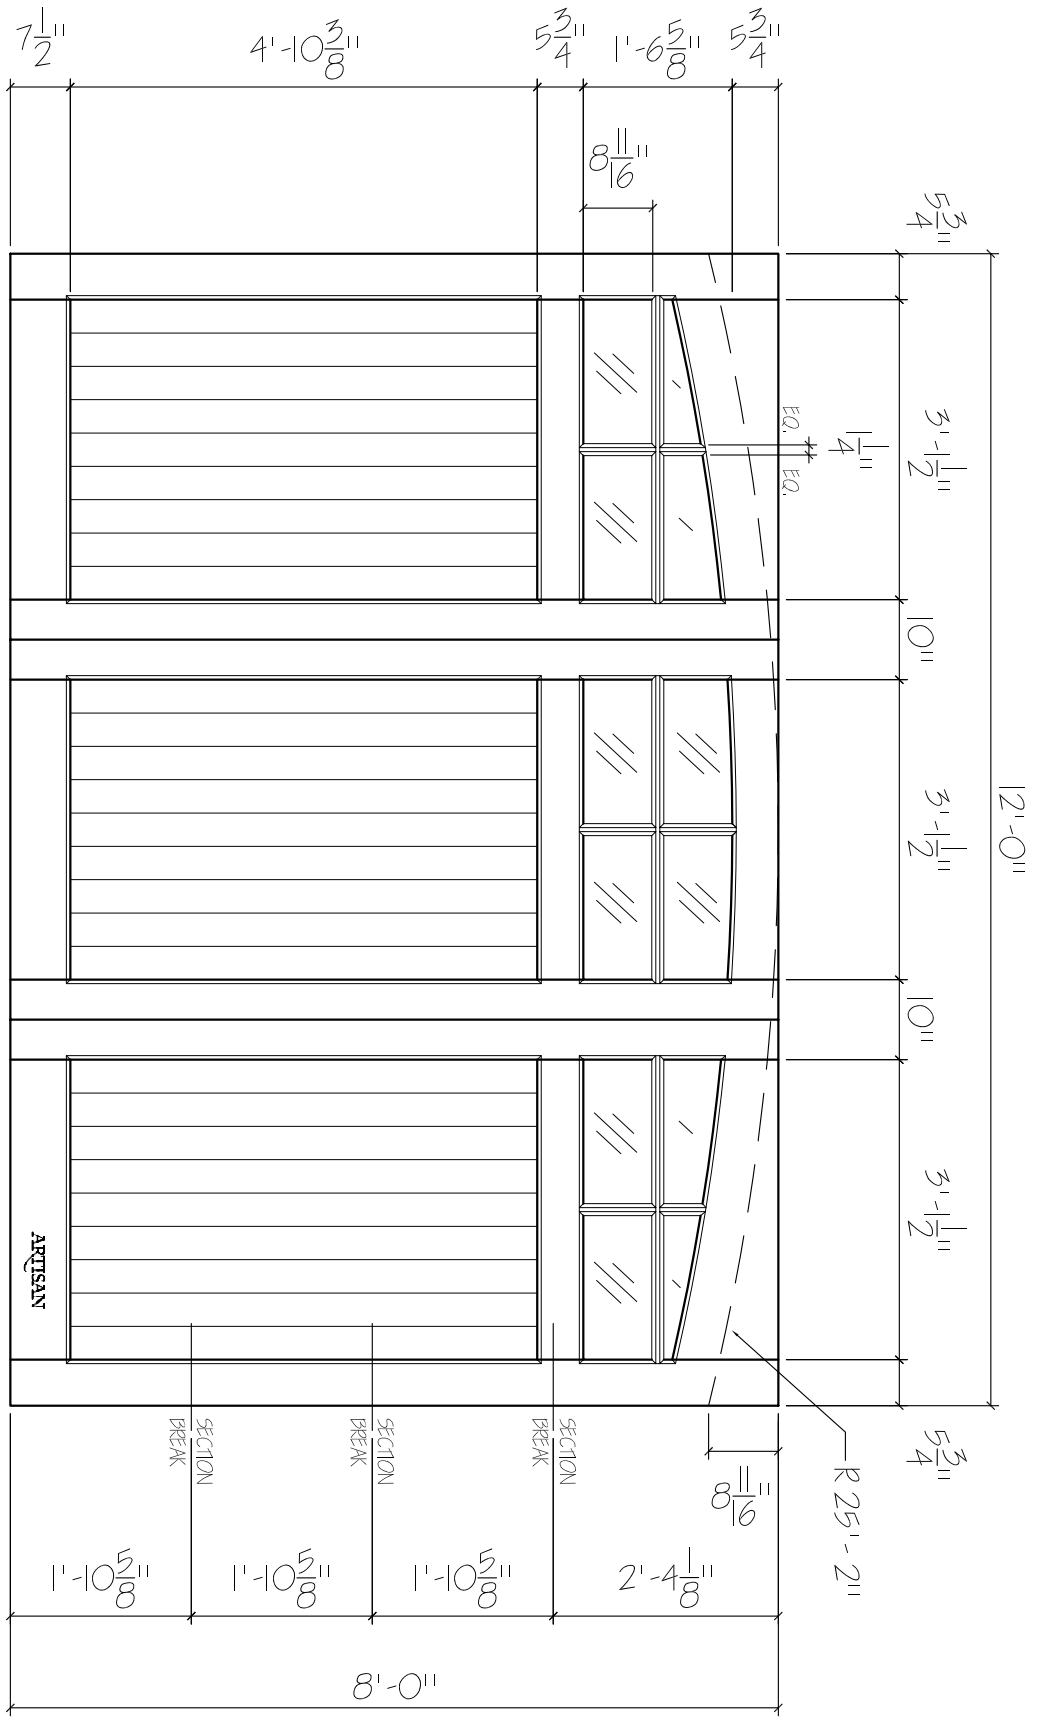

SY-TF-12X8-12L-AT-3BP
 FRONT ELEVATION, SYMPHONY
 SCALE: 1/2" = 1'-0"

SCALE: 1/4" = 1'-0"

01

ARTISAN
 CUSTOM DOORWORKS

975 Hemlock Rd., Morgantown, PA. 19543
 T - 888-913-9170 F - 888-913-9179

Dealer:	Drawing #:
Job Name:	Date:
Other:	Drawn By:
Approved By:	Ordered: