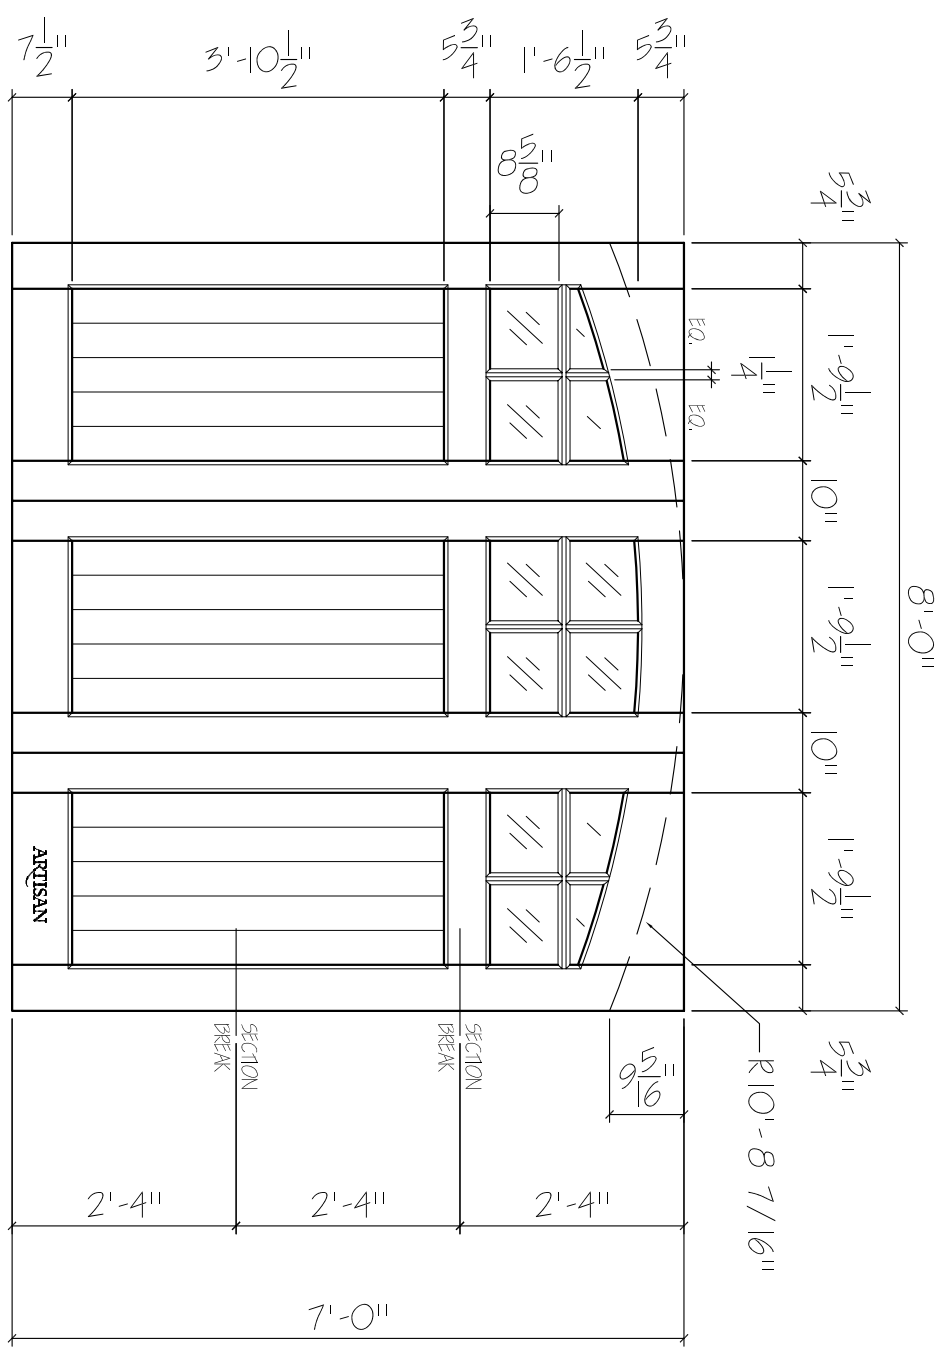

SY-TF-8x7-12L-AT-3BP
 FRONT ELEVATION, SYMPHONY
 SCALE: 1/2" = 1'-0"

SCALE: 1/4" = 1'-0"

01

ARTISAN
 CUSTOM DOORWORKS

975 Hemlock Rd., Morgantown, PA. 19543
 T - 888-913-9170 F - 888-913-9179

Dealer:	Drawing #:
Job Name:	Date:
Other:	Drawn By:
Approved By:	Ordered: