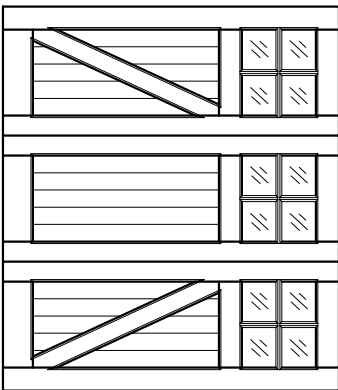

SY-TF-8x7-12L-ZB-3BP
 FRONT ELEVATION, SYMPHONY
 SCALE: 1/2" = 1'-0"

SCALE: 1/4" = 1'-0"

01

ARTISAN
 CUSTOM DOORWORKS

975 Hemlock Rd., Morgantown, PA. 19543
 T - 888-913-9170 F - 888-913-9179

Dealer:	Drawing #:
Job Name:	Date:
Other:	Drawn By:
Approved By:	Ordered: