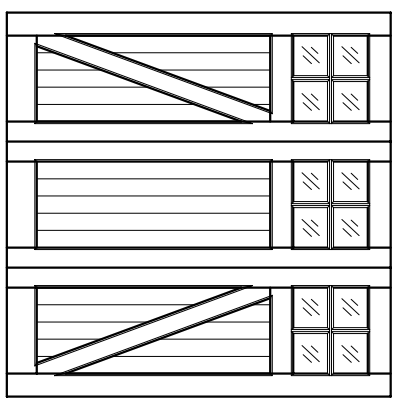

SY-TF-8x8-12L-ZB-3BP
 FRONT ELEVATION, SYMPHONY
 SCALE: 1/2" = 1'-0"

SCALE: 1/4" = 1'-0"

01	ARTISAN	Dealer:		Drawing #:		
	CUSTOM DOORWORKS	Job Name:		Date:		
	975 Hemlock Rd., Morgantown, PA. 19543		Other:		Drawn By:	
	T - 888-913-9170 F - 888-913-9179		Approved By:		Ordered:	