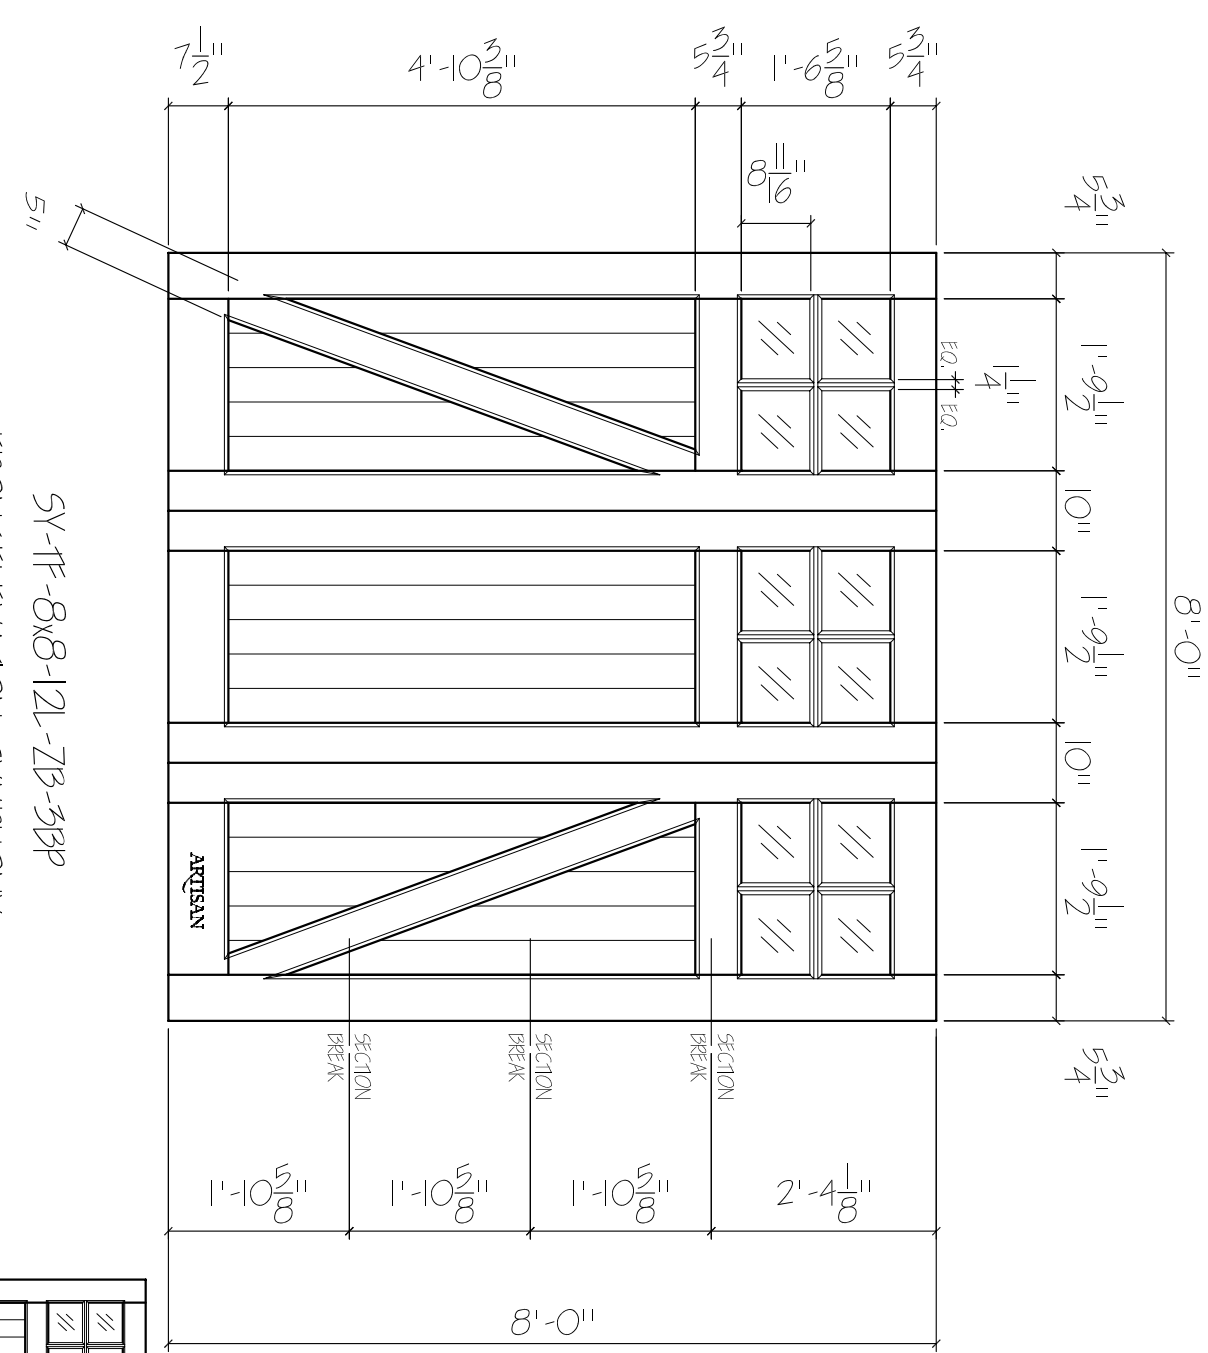

SY-TF-8x8-12L-ZB-3BP
 FRONT ELEVATION, SYMPHONY
 SCALE: 1/2" = 1'-0"

SCALE: 1/4" = 1'-0"

01	ARTISAN	Dealer:		Drawing #:		
	CUSTOM DOORWORKS	Job Name:		Date:		
	975 Hemlock Rd., Morgantown, PA. 19543		Other:		Drawn By:	
	T - 888-913-9170 F - 888-913-9179		Approved By:		Ordered:	