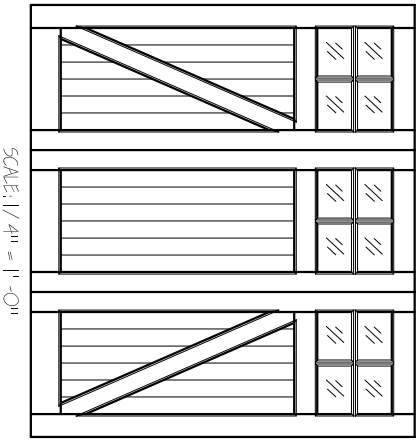

SY-TF-9x8-12L-ZB-3BP
 FRONT ELEVATION, SYMPHONY
 SCALE: 1/2" = 1'-0"

SCALE: 1/4" = 1'-0"

01

ARTISAN
 CUSTOM DOORWORKS

975 Hemlock Rd., Morgantown, PA. 19543
 T - 888-913-9170 F - 888-913-9179

Dealer:	Drawing #:
Job Name:	Date:
Other:	Drawn By:
Approved By:	Ordered: