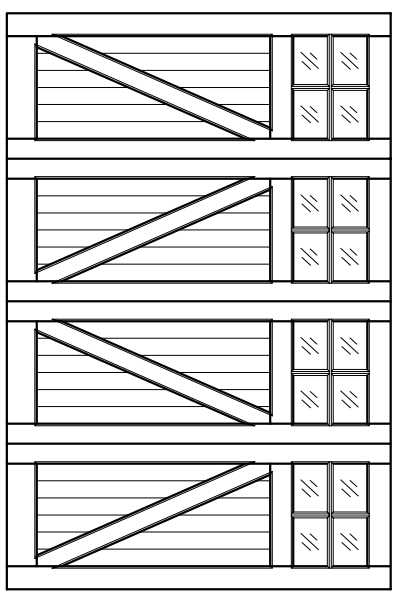

5Y-BF-12x8-16L-ZB-4BP
 FRONT ELEVATION, SYMPHONY
 SCALE: 1/2" = 1'-0"

SCALE: 1/4" = 1'-0"

01

ARTISAN
 CUSTOM DOORWORKS

975 Hemlock Rd., Morgantown, PA. 19543
 T - 888-913-9170 F - 888-913-9179

Dealer:	Drawing #:
Job Name:	Date:
Other:	Drawn By:
Approved By:	Ordered: