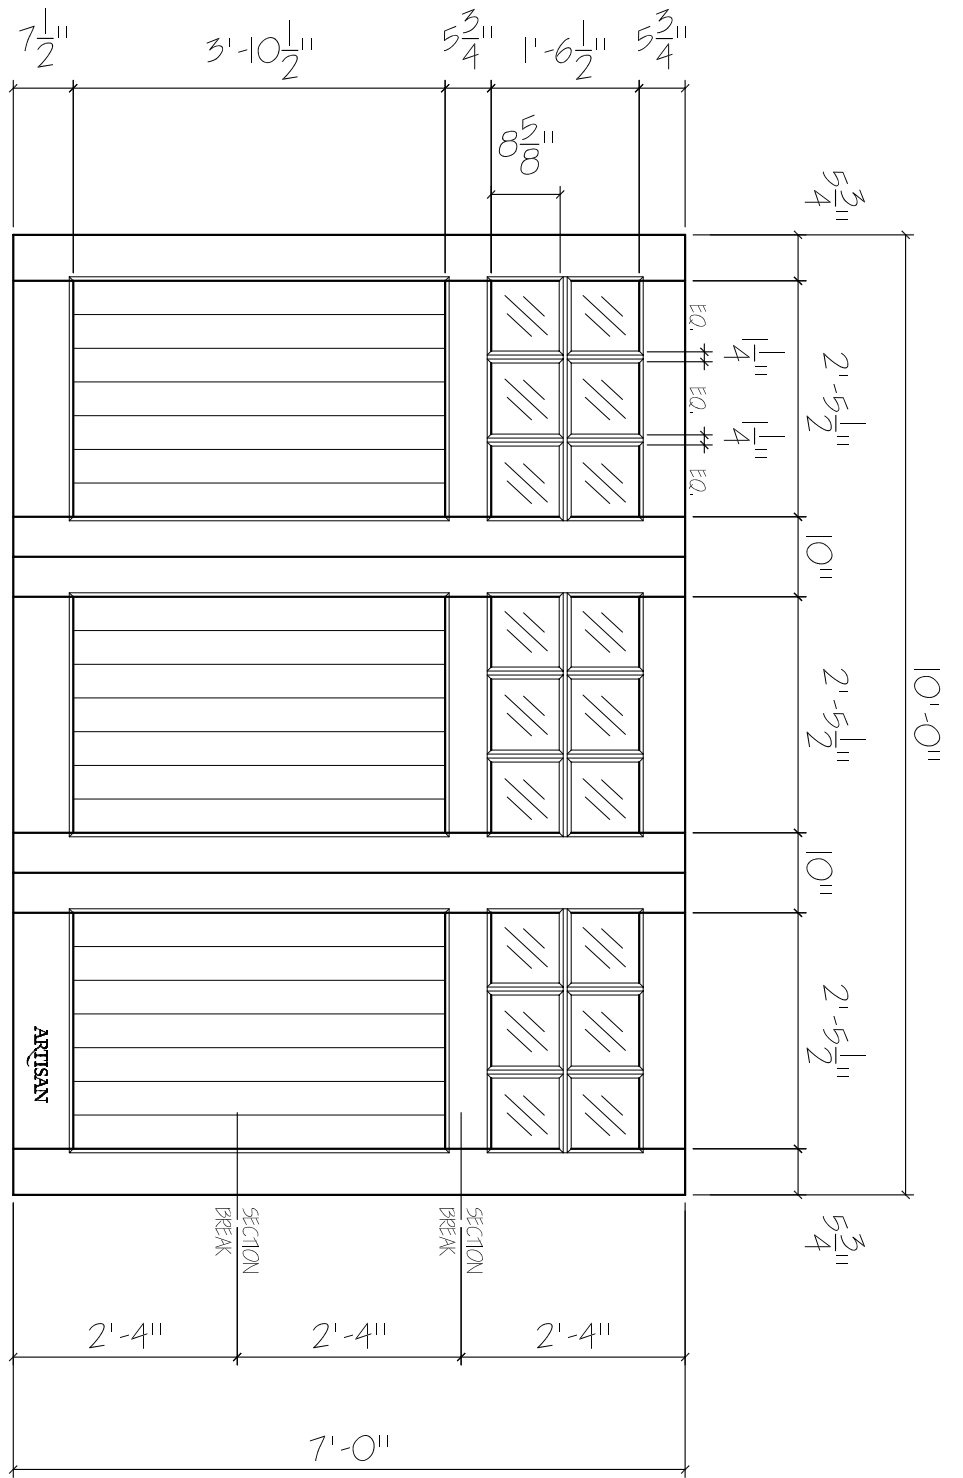

5Y-7F-10X7-18L-3BP
 FRONT ELEVATION, SYMPHONY
 SCALE: 1/2" = 1'-0"

SCALE: 1/4" = 1'-0"

01

ARTISAN
 CUSTOM DOORWORKS

975 Hemlock Rd., Morgantown, PA. 19543
 T - 888-913-9170 F - 888-913-9179

Dealer:	Drawing #:
Job Name:	Date:
Other:	Drawn By:
Approved By:	Ordered: