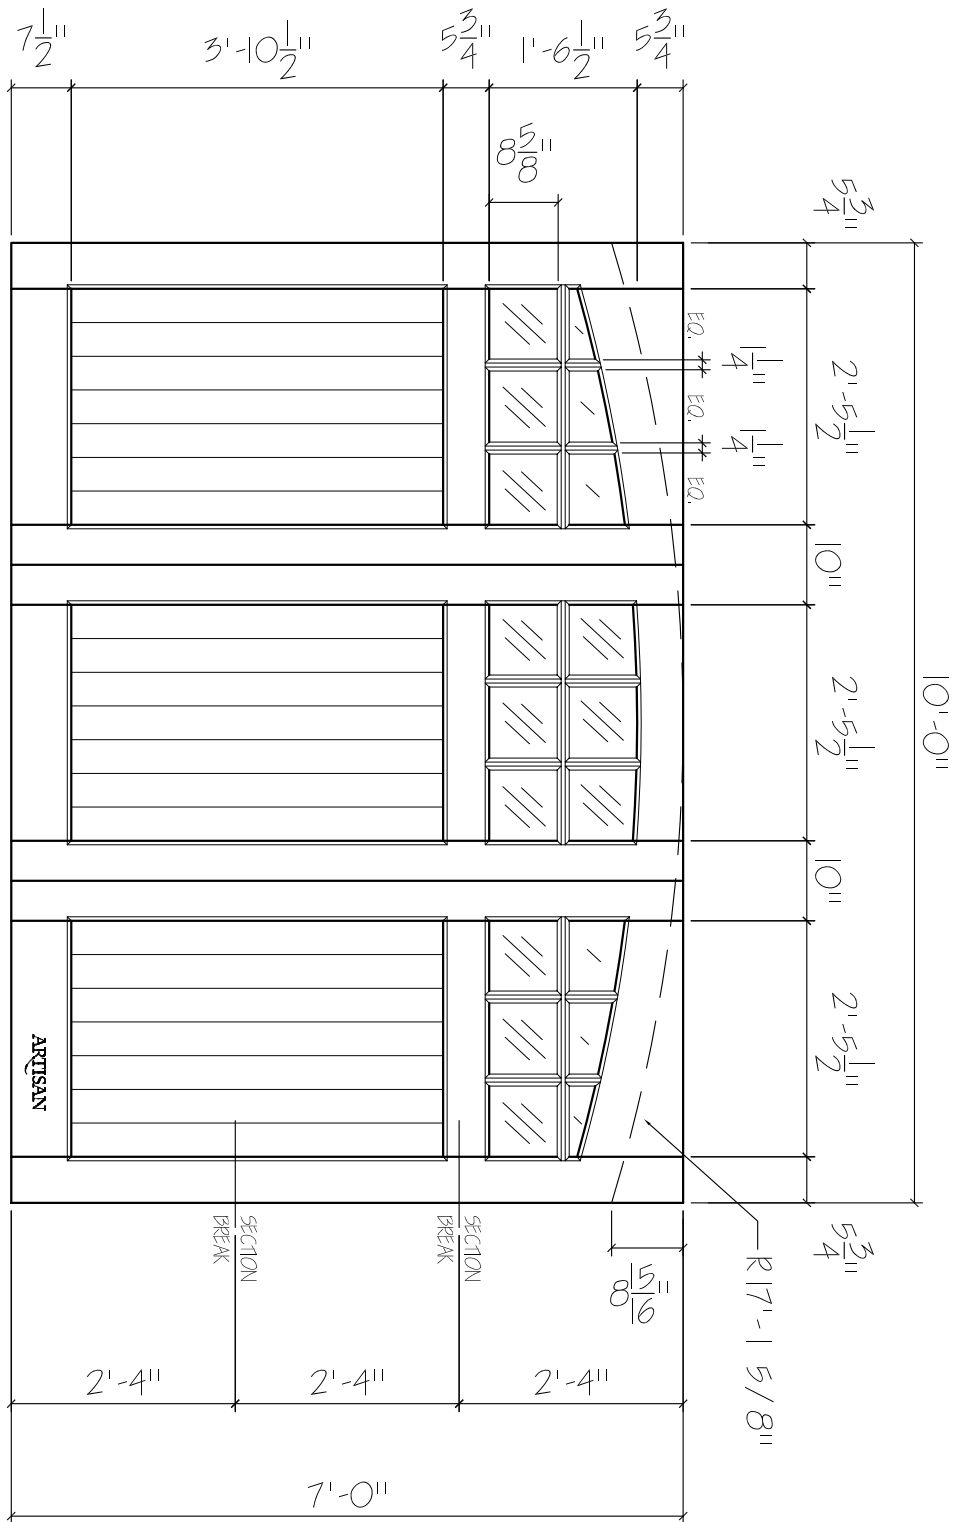

5Y-TF-10x7-18L-AT-3BP
 FRONT ELEVATION, SYMPHONY
 SCALE: 1/2" = 1'-0"

SCALE: 1/4" = 1'-0"

01

ARTISAN
 CUSTOM DOORWORKS

975 Hemlock Rd., Morgantown, PA. 19543
 T - 888-913-9170 F - 888-913-9179

Dealer:	Drawing #:
Job Name:	Date:
Other:	Drawn By:
Approved By:	Ordered: