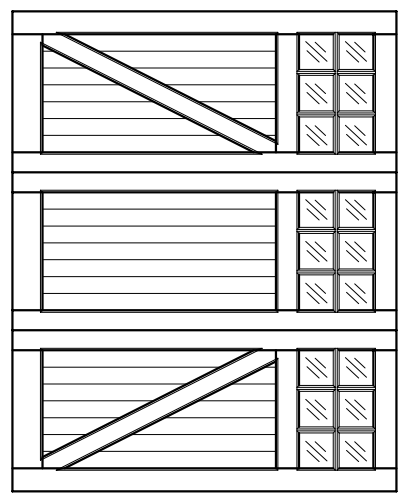

SY-TF-10x8-18L-ZB-3BP  
 FRONT ELEVATION, SYMPHONY  
 SCALE: 1/2" = 1'-0"

SCALE: 1/4" = 1'-0"

01

**ARTISAN**  
 CUSTOM DOORWORKS

975 Hemlock Rd., Morgantown, PA. 19543  
 T - 888-913-9170 F - 888-913-9179