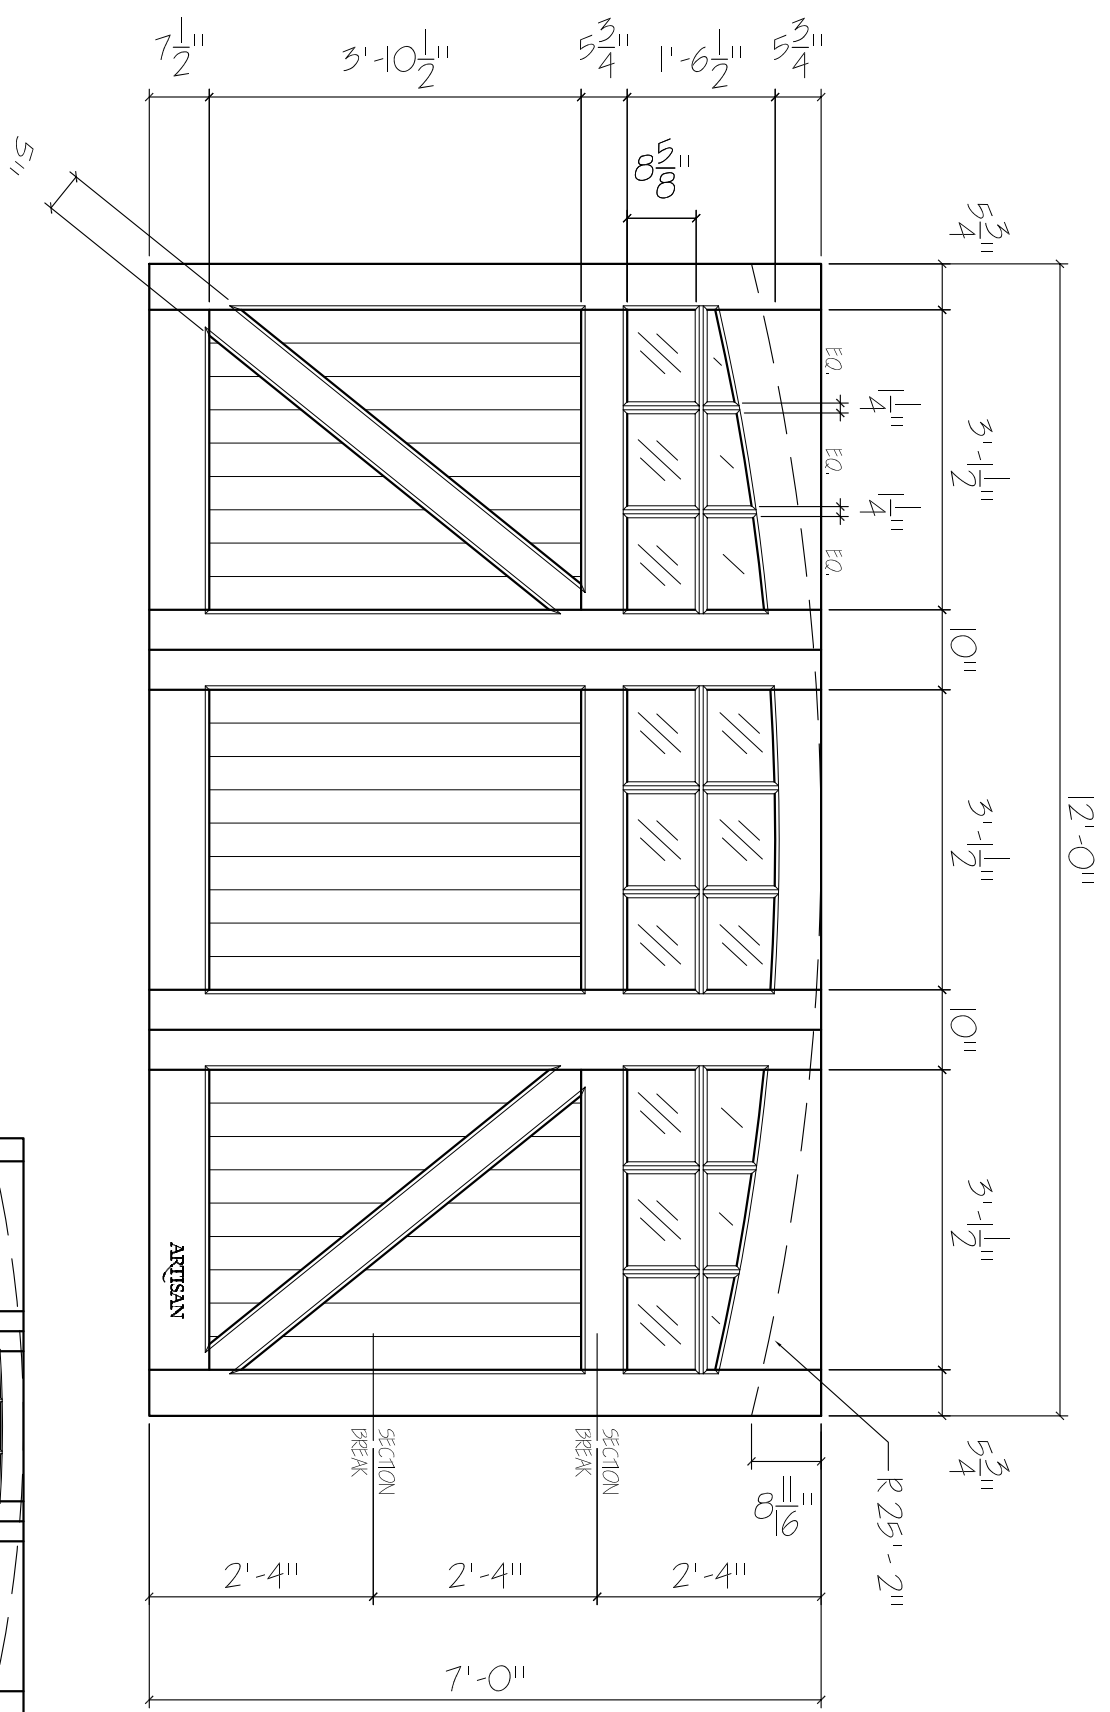

SY-TF-12x7-18L-AT-ZB-3BP  
 FRONT ELEVATION, SYMPHONY  
 SCALE: 1/2" = 1'-0"

SCALE: 1/4" = 1'-0"

01

**ARTISAN**  
 CUSTOM DOORWORKS

975 Hemlock Rd., Morgantown, PA. 19543  
 T - 888-913-9170 F - 888-913-9179

Dealer:	Drawing #:
Job Name:	Date:
Other:	Drawn By:
Approved By:	Ordered: