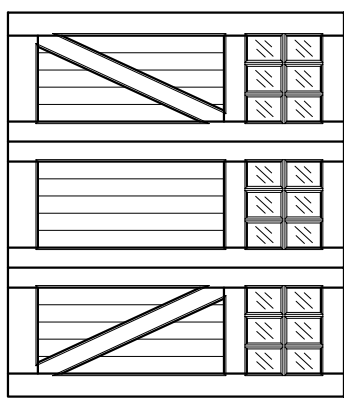

SY-TF-8x7-18L-ZB-3BP  
 FRONT ELEVATION, SYMPHONY  
 SCALE: 1/2" = 1'-0"

SCALE: 1/4" = 1'-0"

01	ARTISAN	Dealer:		Drawing #:		
	CUSTOM DOORWORKS	Job Name:		Date:		
	975 Hemlock Rd., Morgantown, PA. 19543		Other:		Drawn By:	
	T - 888-913-9170 F - 888-913-9179		Approved By:		Ordered:	