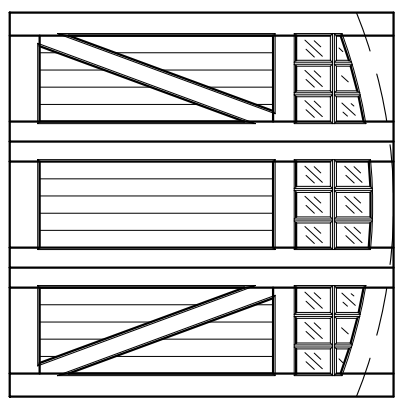

5Y-11F-8x8-18L-AT-ZB-3BP
 FRONT ELEVATION, SYMPHONY
 SCALE: 1/2" = 1'-0"

SCALE: 1/4" = 1'-0"

01

ARTISAN
 CUSTOM DOORWORKS

975 Hemlock Rd., Morgantown, PA. 19543
 T - 888-913-9170 F - 888-913-9179

Dealer:	Drawing #:
Job Name:	Date:
Other:	Drawn By:
Approved By:	Ordered: