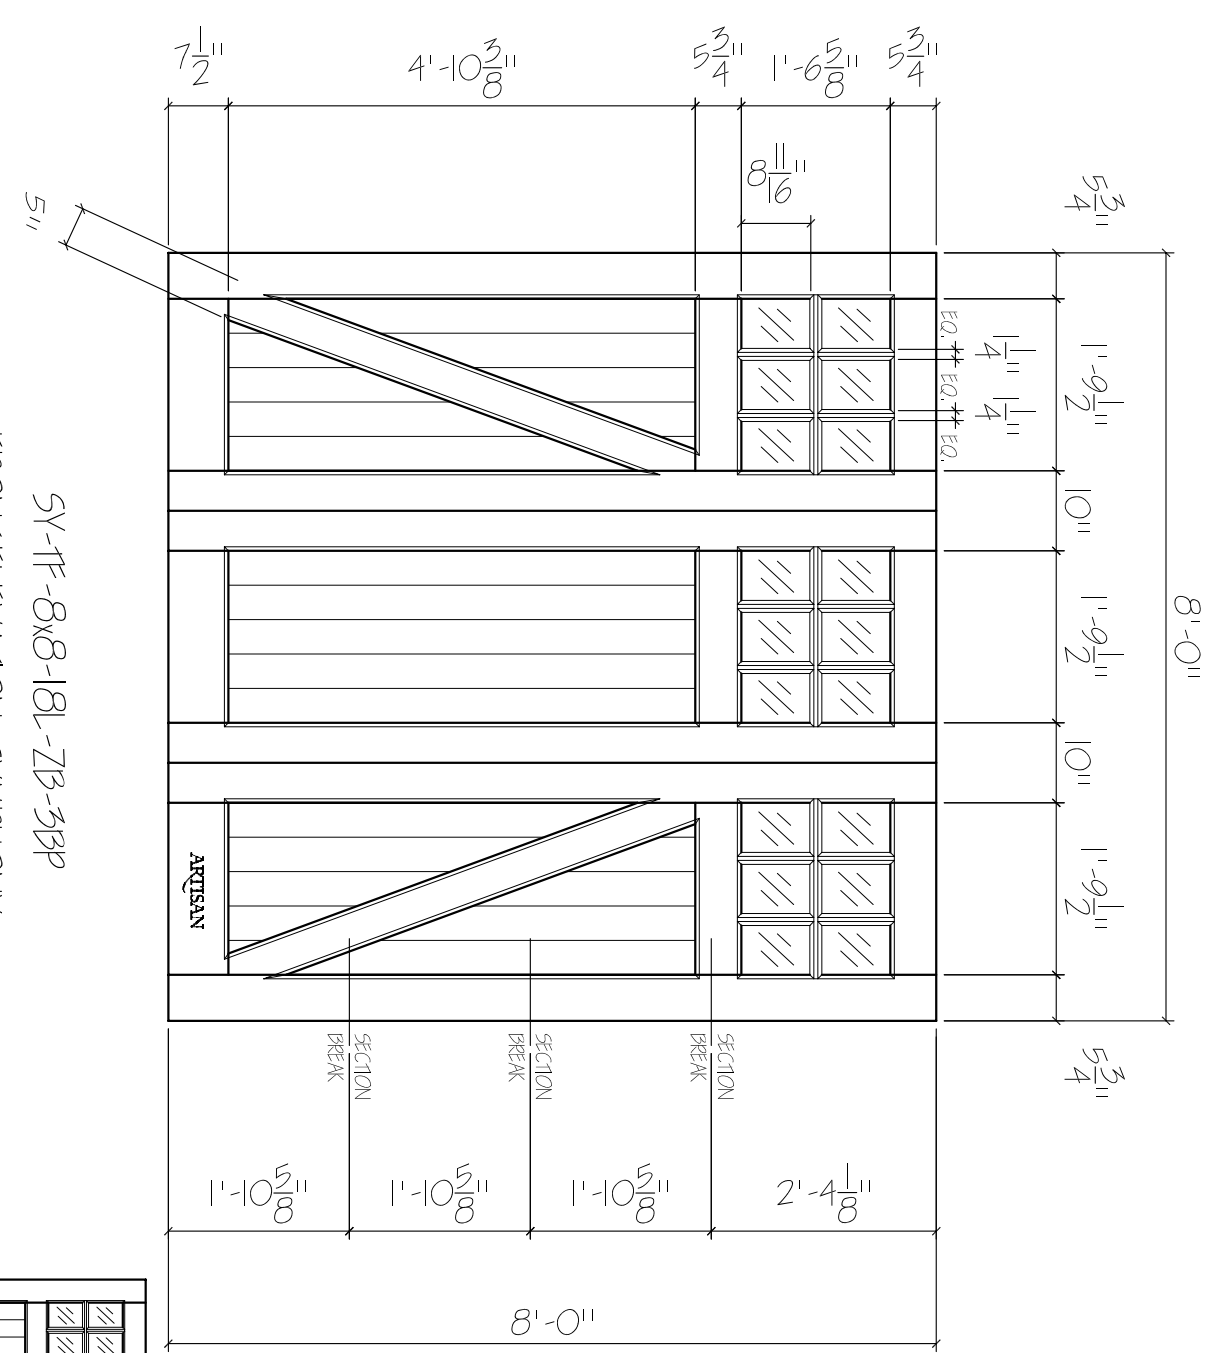

SY-TF-8x8-18L-ZB-3BP
 FRONT ELEVATION, SYMPHONY
 SCALE: 1/2" = 1'-0"

SCALE: 1/4" = 1'-0"

| | | | |
|----|--|--------------|------------|
| 01 | ARTISAN | Dealer: | Drawing #: |
| | CUSTOM DOORWORKS | Job Name: | Date: |
| | 975 Hemlock Rd., Morgantown, PA. 19543 | Other: | Drawn By: |
| | T - 888-913-9170 F - 888-913-9179 | Approved By: | Ordered: |