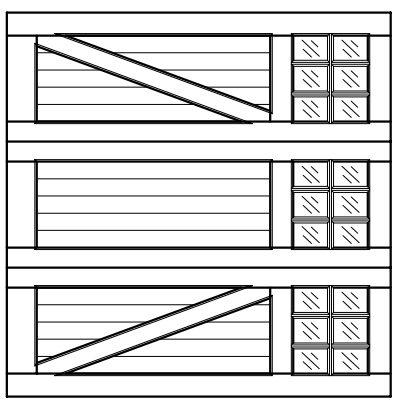

SY-TF-8x8-18L-ZB-3BP
 FRONT ELEVATION, SYMPHONY
 SCALE: 1/2" = 1'-0"

SCALE: 1/4" = 1'-0"

| | | | |
|----|--|--------------|------------|
| 01 | ARTISAN | Dealer: | Drawing #: |
| | CUSTOM DOORWORKS | Job Name: | Date: |
| | 975 Hemlock Rd., Morgantown, PA. 19543 | Other: | Drawn By: |
| | T - 888-913-9170 F - 888-913-9179 | Approved By: | Ordered: |